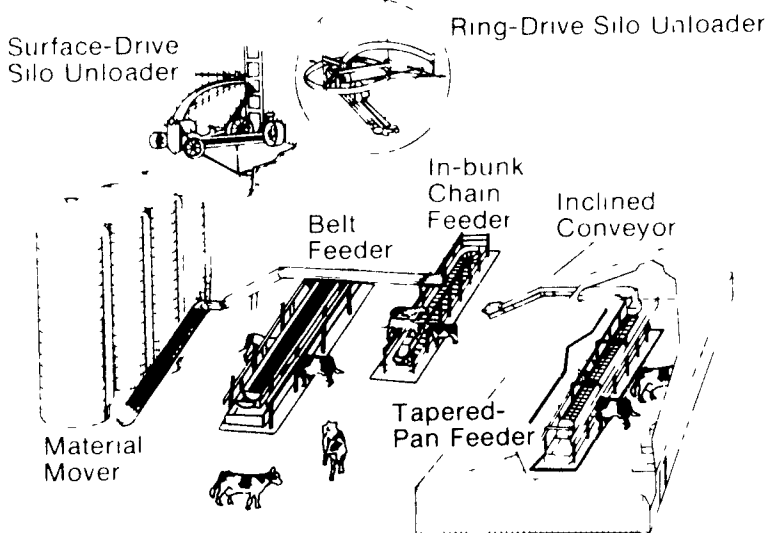

Year after year you can depend on

Patz gives you a gathering-chain silo unloader with ring drive

AUTOMATIC LOWERING

SUSPENSION: 3-point suspension and 9-foot ring-drive balance without counterweights. Quick changeover to fill or feed. Fits silo sizes 12-24 feet.