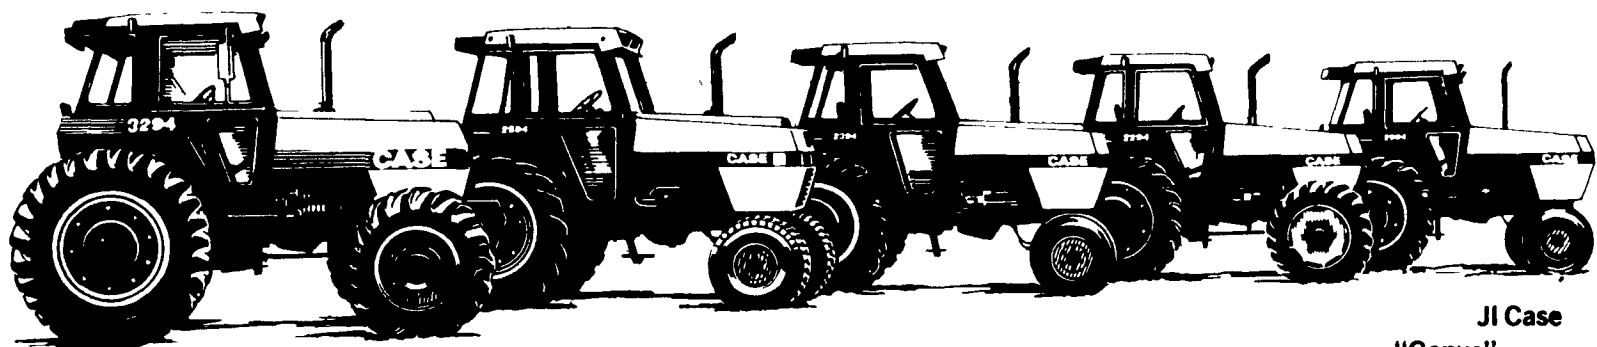

Only J.I. Case offers the most intelligent high performance over-100-hp tractors

From the Tractor Specialist... Case.

J.I. Case
"Genus"
2-Wheel Drive Tractors

5 new 110-180 hp*

Genus Case brings you

new 2 wheel drive tractors with intelligence

with an on board computer that opens a new line of communication between tractor and operator

This radar sensor records true ground speed

and the computer calculates wheel slippage

You change gears to compensate

Plus!

FOUR NEW 4 WHEEL DRIVES

(Including The Ultra-Modern 4994)
From 231 HP to 400 HP

SEE YOUR LOCAL DEALER

STOUFFER BROS., INC.
1066 Lincoln Way West
Chambersburg, PA
(717) 263-8424

ZIMMERMAN'S FARM SERVICE
Bethel, PA
(717) 933-4114

WE SALUTE YOU

"15 TONS OF RELIABILITY."

"ARTICULATED TRACTORS CAN STEER YOU WRONG. STEER YOURSELF RIGHT WITH CASE."

"QUIET COMFORT, COMPLETE CONTROL. YOU'RE ON CLOUD 94."

"THE BEAUTY OF THE BEAST IS BRAINS."