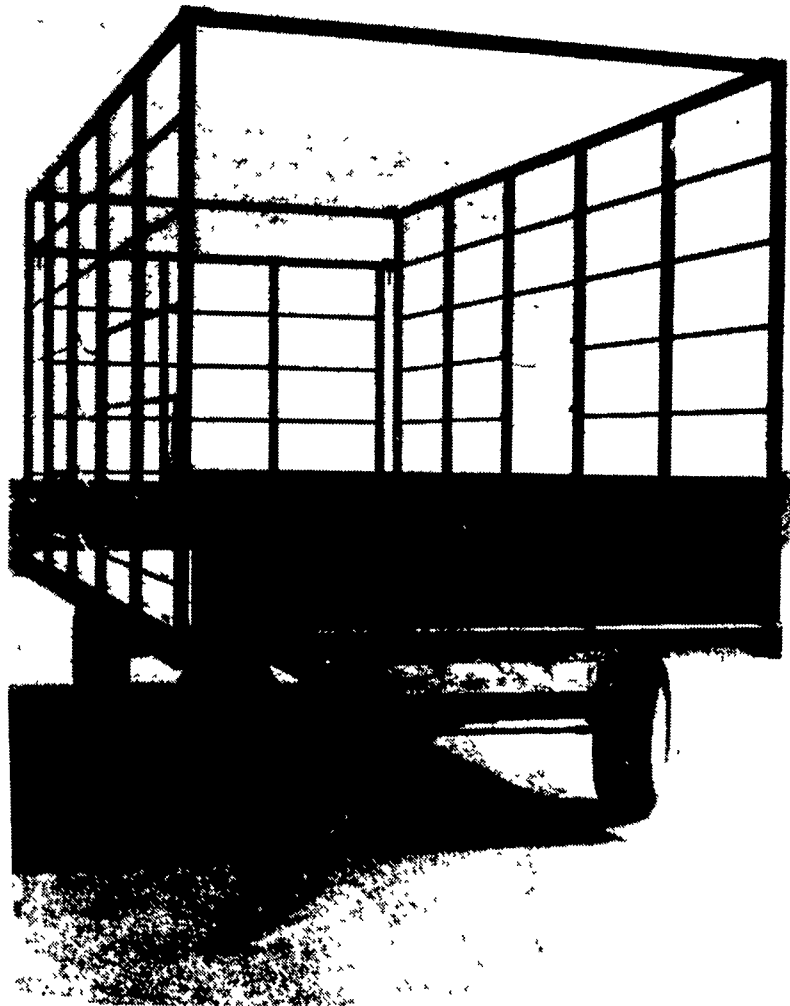

FARM-BILT...

Like No Other Bale Wagon To Haul Hay!
CHECK THESE FEATURES AGAINST
ANY OTHER BALE WAGON —
YOU'LL FIND OURS IS THE BEST!

-Eight foot wide inside by Eighteen feet long.
-Rugged square steel tubing.
-Fold down front gate w/diamond plate platform.
-Swing-out tailgate.
-Unload from side, front or rear.
-Solid oak floor.
-Eight ton running gear w/universal bearings.
-With New 9.5Lx15 tires.
-Backed by Hooper Parts and Service.

Also Available in 22 Foot Length.

Call Toll Free For Price:

(717 & 215) 800-732-0017
 (301, 302, 609 & 201) 800-233-0165

KRAUSE ROCKFLEX DISK SPECIALS

KRAUSE MODEL 1924
 21 Ft. Cut, 135 Lbs. Per Blade
 Flex-Wing, Rock-Flex Gangs
\$9,800

KRAUSE MODEL 1921
 18 Ft. 6" Cut, 140 Lbs. Per Blade
 Flex-Wing, Rock-Flex Gangs
\$8,900

We Have A Limited Supply At These "Rock-Bottom" Prices.
 Call Today. Don't Delay.

Krause 1900 Disc

THE DISK THAT LOVES ROCKS