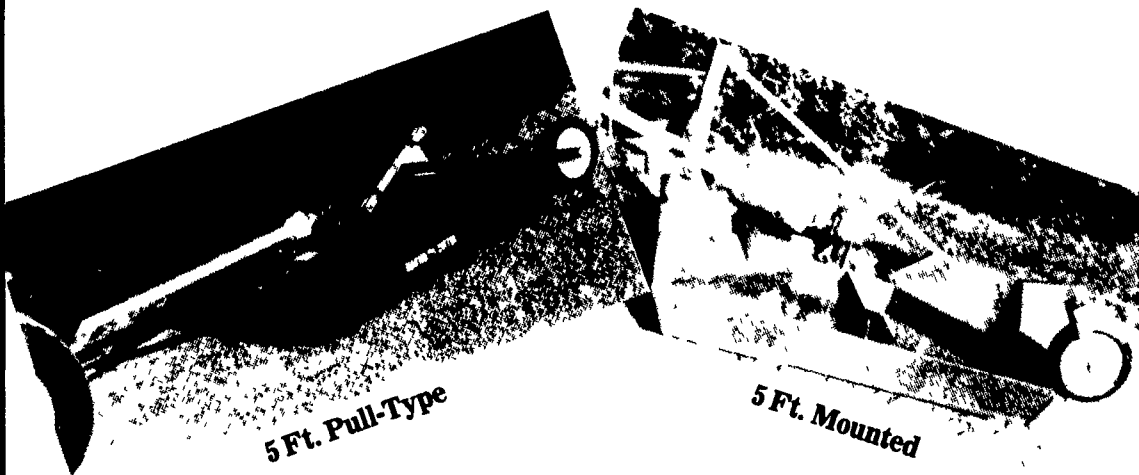

FARM-BILT...

Like No Other Bale Wagon To Haul Hay!
CHECK THESE FEATURES AGAINST
ANY OTHER BALE WAGON —
YOU'LL FIND OURS IS THE BEST!

-Eight foot wide inside by Eighteen feet long.
-Rugged square steel tubing.
-Fold down front gate w/diamond plate platform.
-Swing-out tailgate.
-Unload from side, front or rear.
-Solid oak floor.
-Eight ton running gear w/universal bearings.
-With New 9.5Lx15 tires.
-Backed by Hooper Parts and Service.

KRAUSE MODEL 1921
 18 Ft. 6" Cut, 140 Lbs. Per Blade
 Flex-Wing, Rock-Flex Gangs
\$8,900

We Have A Limited Supply At These "Rock-Bottom" Prices.
 Call Today. Don't Delay.

Krause 1900 Disc

THE DISK THAT LOVES ROCKS

MASTER KUTTER

The Lancaster County Made Rotary Cutters

ECONOMY CUTTERS BUILT FOR DURABILITY

PARTS MART

Heavy Duty
KNIFE SECTION
 Serrated Edge
SALE
.49¢

CUTTERBAR ASSEMBLY
 7 ft.
 MA22837-K
 462380R92

List \$68.71