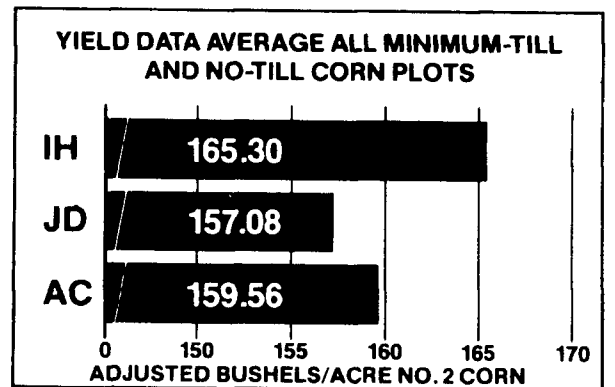

PAY FOR THEMSELVES IN EXTRA YIELDS

Early Riser Outyielded Deere and Allis-Chalmers Planters in Independent Side by Side Tests...

Fourteen on-farm tests in five states conducted by an independent test firm confirmed that the International® 800 Series Early Riser planter can outperform the John Deere Max-Emerge® 7000 Conservation and Allis-Chalmers 333 No-Til planters in both emergence and yield.

THE FACTS BELOW SPEAK FOR THEMSELVES

Corn yields were based on hand harvested samples that were weighed, moisture tested and then adjusted for No. 2 corn at 15.5% moisture.

**WAIVER OF FINANCE
UNTIL MAY 1, 1985**