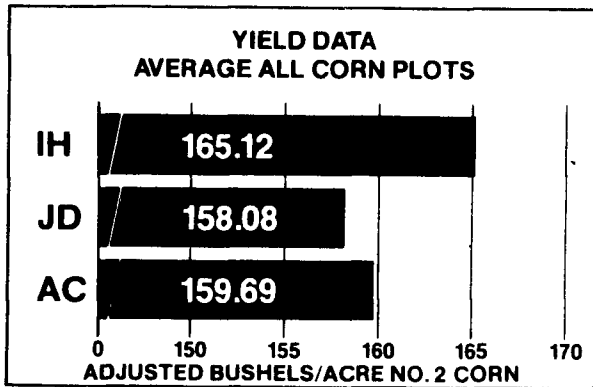

PAY FOR THEMSELVES IN EXTRA YIELDS

Early Riser Outyielded Deere and Allis-Chalmers Planters in Independent Side by Side Tests...

Fourteen on-farm tests in five states conducted by an independent test firm confirmed that the International® 800 Series Early Riser planter can outperform the John Deere Max-Emerge® 7000 Conservation and Allis-Chalmers 333 No-Til planters in both emergence and yield.

THE FACTS BELOW SPEAK FOR THEMSELVES

Corn yields were based on hand harvested samples that were weighed, moisture tested and then adjusted for No. 2 corn at 15.5% moisture.

**WAIVER OF FINANCE
UNTIL MAY 1, 1985**