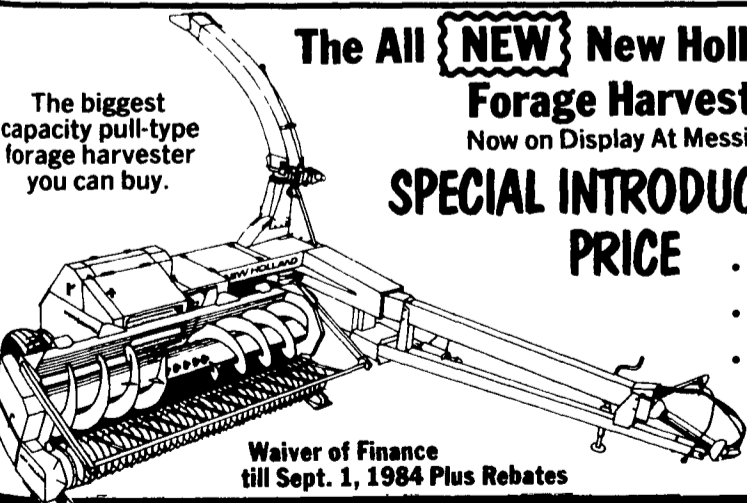

USED LAWN & GARDEN TRACTORS

- Several Good Used Cub Cadets

YOUR HAY MACHINE HEADQUARTERS

A NEW GIANT: New Holland 1900 Forage Harvester

Hay In A Big Way!

1495 Haybine® Mower/Conditioner DIESEL HYDRO

- 12 ft. Cut w/9 ft. Conditioning Rolls for Faster Drying Action

The All NEW New Holland 1600 Forage Harvester
Now on Display At Messick's

SPECIAL INTRODUCTORY PRICE

Waiver of Finance till Sept. 1, 1984 Plus Rebates

- No tractor too large for this machine.
- Cuts 1/2 the cost over most s.p.
- Available in 3 or 4 Row Heads.