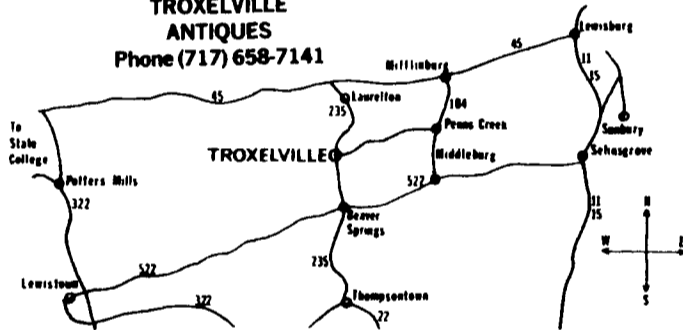

BUTCHER TOOLS-GUNS-ANTIQUES

Hog dehairer; hydraulic operated; large meat slicer, manual or electric operated w/stacker; meat hooks; trolleys; 2 hand hoists; block & tackle; butcher block; large lard press; 1200 lb. pea scales; wall scales; large dehorner; old McDeering gas engine; muzzle load shotgun, octagon barrel; 32 single shot, octagon barrel; 22 single shot w/hammer.

HAND & POWER WOOD TOOLS

6 in jointer; 8 in. table saw; large Blower & Forge Co. drill press w/line shaft and clutch; Briggs engine w/starter; 2 vises; draw knife; large anvil w/trivet; tap & die set; pipe threader & cutter; all kinds of hand tools; old work bench; high pressure washer w/Briggs engine.

GARDEN TOOLS & EQUIPMENT

Disc harrow; cultipacker; spring tooth harrow; row marker; dung sled; 2 wooden ladders, 18 & 16 ft.; Parker lawn sweeper; shovels; hoes; etc.

COINS & QUILTS

1877 trade silver dollar; 2 silver 50 cent pieces, 1898 & 1853; approx. 20 Indian head pennies; 1913 Canadian 1 cent piece; etc. small items not listed.

Owner:
DANIEL K. SMOKER
Proprietor:
MIKE SMOKER

Auctioneer:
Steve Petersheim:
717-786-4624
Lic. #AU-001349-L

Lunch on Premises

PUBLIC AUCTION ANTIQUE AUCTION

MEMORIAL DAY, MONDAY, MAY 28, 1984

AT 9:00 A.M.

TO BE HELD AT TROXELVILLE ANTIQUES TROXELVILLE, PA

THE LARGEST SELECTION OF ANTIQUE FURNITURE IN CENTRAL PA.

TROXELVILLE ANTIQUES

Phone (717) 658-7141

PRIMITIVES & SMALL ITEMS

One and Two Piece Dry Sinks; Corner Cupboards; One and Two Drawer Stands; Fruit Cupboards; Chest of Drawers; Dropleaf Tables; Plank-Bottom Chairs; Plank-Bottom Rockers; One and Two Piece Cupboards; Washstands; Blanket Chests; Doll Cradle; Tool Boxes; Benches of All Kinds; Baby Buggies; Wood Boxes; Child's Rockers; Quilts; Quilt Patches; Baskets; Graniteware; Bennington Ware; Crocks and Jugs (some decorated); Copper Kettles; All Kinds of Hanging and Table Lights; Floor Lamps; Record Player; Clocks; Tin Toys; Stuffed Animals; Pressed Glass; Cut Glass; Depression Glass; Salt and Butter Crocks; Rug Beaters; Cabbage Cutters; Post Cards; Griddles; Flat Irons; Pitcher and Bowl Sets; Roseville; Coffee Grinders; Guns; Picture Frames; Dough Boxes; Butter Churns; High Chairs; Quilt Racks; Mirrors; Kerosene Lamps; Waffle Irons; Rope Beds; Carnival Glass; Pocket Watches and Knives; Butter Molds; Butter Prints; Showcases; New Imported Handmade Rugs, etc.

OAK & MISCELLANEOUS FURNITURE

We will be selling the following OAK FURNITURE: Bedroom Suites, Dressers, Washstands, Princess Dressers, Chest of Drawers, Ice Boxes, Square and Round Tables (some claw feet), Set of Chairs, Rockers, Hall Seats, Beds, Sideboards, Bookcase & Desk Combinations, Stack Bookcases, Lady's Desk, Kitchen Cabinets, Wardrobes, China Closets, Medicine Cabinets, Organ Stools, Clothes Trees, Pedestal Stands, Office Chairs, Flat & Roll-Top Desks, Library Tables, Filing Cabinets.

Mahogany Dressers; Washstands; Chest of Drawers; Desks; 1930 Bedroom Suites; 1930 Dining Room Suites; 1930 Dressers; 1930 Chests of Drawers; Decorated Bedroom Suites; Hall Tables; Love Seat Sets; Couches; Fainting Sofas; Iron and Brass Beds; Brass Beds; Maple Dressers; Maple Washstands; High Chairs; New China Closets; New Bookcase and Desk Combinations; Hat Racks; Piano Benches; Music Cabinets; Leaded Glass Windows; Wicker Love Seat Sets; Wicker Couch and Chair Sets; Wicker Chairs; Wicker Rockers; Wicker Ferneries; Wicker Stands; Brass and Iron Floor Lights; Marble Top Stands; Showcases; Odd Mirrors; Round and Flat-Top Trunks; Sewing Machines; Odd Beds; 100 Odd Pressed-Back Chairs; Secretary Desks; Walnut Dressers; Walnut Washstands; Walnut Chest of Drawers; Walnut Stands; Walnut Wardrobes; Spool Cabinets, etc.

TERMS: Cash, Travelers Checks, or Certified Checks.

No out of state checks except those having an established account with owner or auctioneer.

We will be selling from 2 different buildings during the course of the day.

OWNER: **JOE HERMAN**
(717) 658-7141

AUCTIONEERS — Mark J. Jones, Lic. #AU-001595-L
Dale L. Longacre, Lic. #AU-001899-L

SALE HELD INDOORS — CHAIRS FURNISHED — LUNCH SERVED

TWO DAY ESTATE AUCTION

FRIDAY, MAY 25 AND SATURDAY, MAY 26

9:00 A.M.