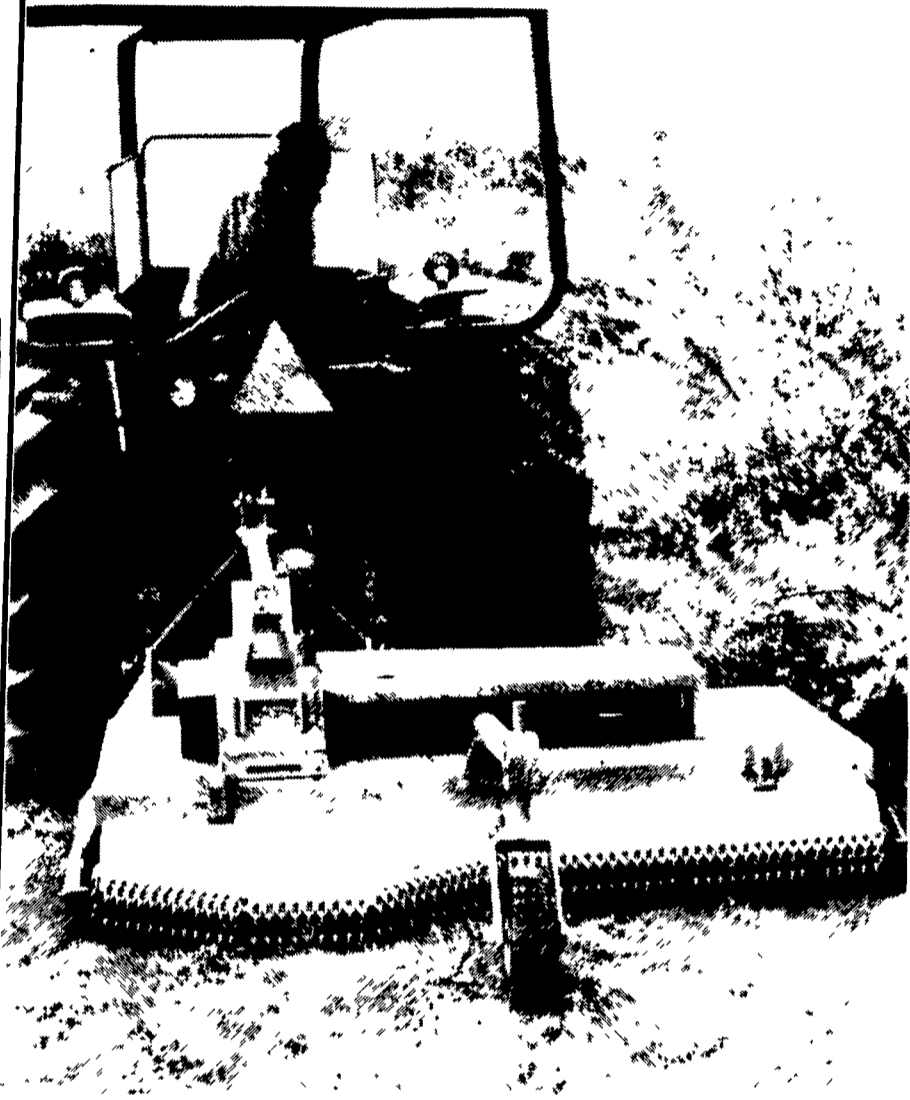

## Worth More In The Long Run

**MODEL 121**  
Twin-spindle, gear-driven mower cuts a 10 ft. swath. Offset model also available for orchards.

If you're looking for more value in a rear-mount mower than look to WOODS. We're the world's largest manufacturer of tractor powered rotary mowers.

Rearmount mowers from Woods. You'll like the Woods RM Series of gear or belt drive models for many reasons. They're rear-mounted, so you can hook-up quickly and easily. And these new features make a Woods' rear-mount mower a better buy than ever. Our belt drive models now offer a faster blade tip speed and an automatic belt take-up adjustment. That means more convenience and performance. Plus, our gear and belt drive mowers are designed with a high velocity side discharge. Even our blades are designed to lift the grass for a more even cut.

Only Woods offers the choice of belt or gear drive models in 4, 5 and 6 foot cutting widths...If your tractor is rated 12 to 40 horsepower there's a Woods rear-mount tractor for you. Come in today for a demonstration.