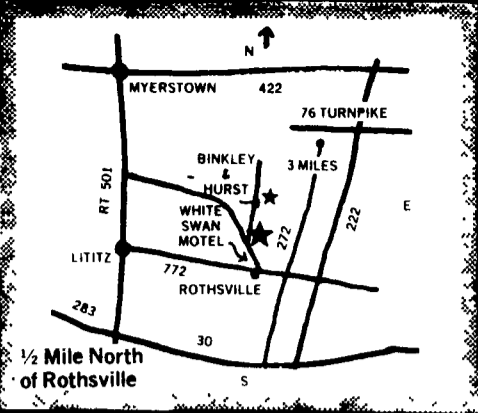

CALL NOW!

**OFFERS
May 31st!**

the Heater