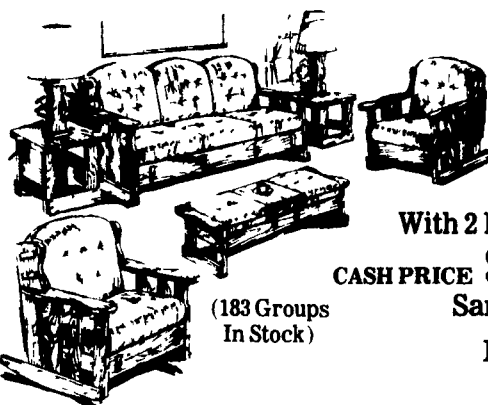

CARLISLE
1880 Harrisburg Pike
Carlisle, PA
717-249-5718
(Carlisle Pike)

CLOSED SUNDAYS

50 PINE TABLES
With 4 Chairs
Reg. Retail Price \$329.95

OUR CASH PRICE \$99.95 (One Week Only)

20 - 3 pc. Early American Herculon Plaid Sofa - Loveseat - Chair

Reg. Retail Price \$1589.95
OUR CASH PRICE \$289.95

25 - Same Suite in Antron Nylon 3 pc.

Reg. Price \$1829.95
OUR CASH PRICE \$345.00

Just Sofa & Chair

Herculon **\$200.00** Nylon **\$295.00**

Not Exactly As Shown

55 - Solid Wood Shelves...78" High

Reg. Retail Price \$299.95

OUR CASH PRICE \$79.95

Claim Tag #51

Not exactly as shown... Benches have no backs... no arm chairs

50 Sets Only...
60" Trestle Table
with 2-60" Benches
Reg. Retail Price \$659.95

OUR CASH PRICE \$149.95

THIS BARGAIN WILL NOT HAPPEN AGAIN
ONE SHOT & DONE
Claim Tag #19

(183 Groups In Stock)

Almost Identical, Not Mickey Mouse
FULL SIZE

8 PC. PINE GROUPS

with Party Ottoman.. Antron Nylon
Reg. Retail Price \$1099.95