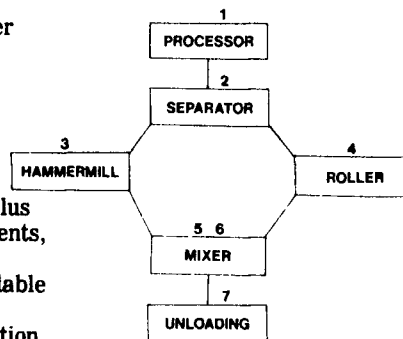

SCHMATIC OF 102

• Batchmakers • Feedmobiles • Mixers • Bulk Feed Trucks • Hammer Mills • Roller Mills

Feedmobile Inc.
SALES • PARTS • SERVICE
727 Furnace Hills Pike Litzitz PA 17543
(717) 626-2680

Call For Quotes On New Or Used Equipment Or Service For Your Existing Equipment
LEASE PLANS AVAILABLE