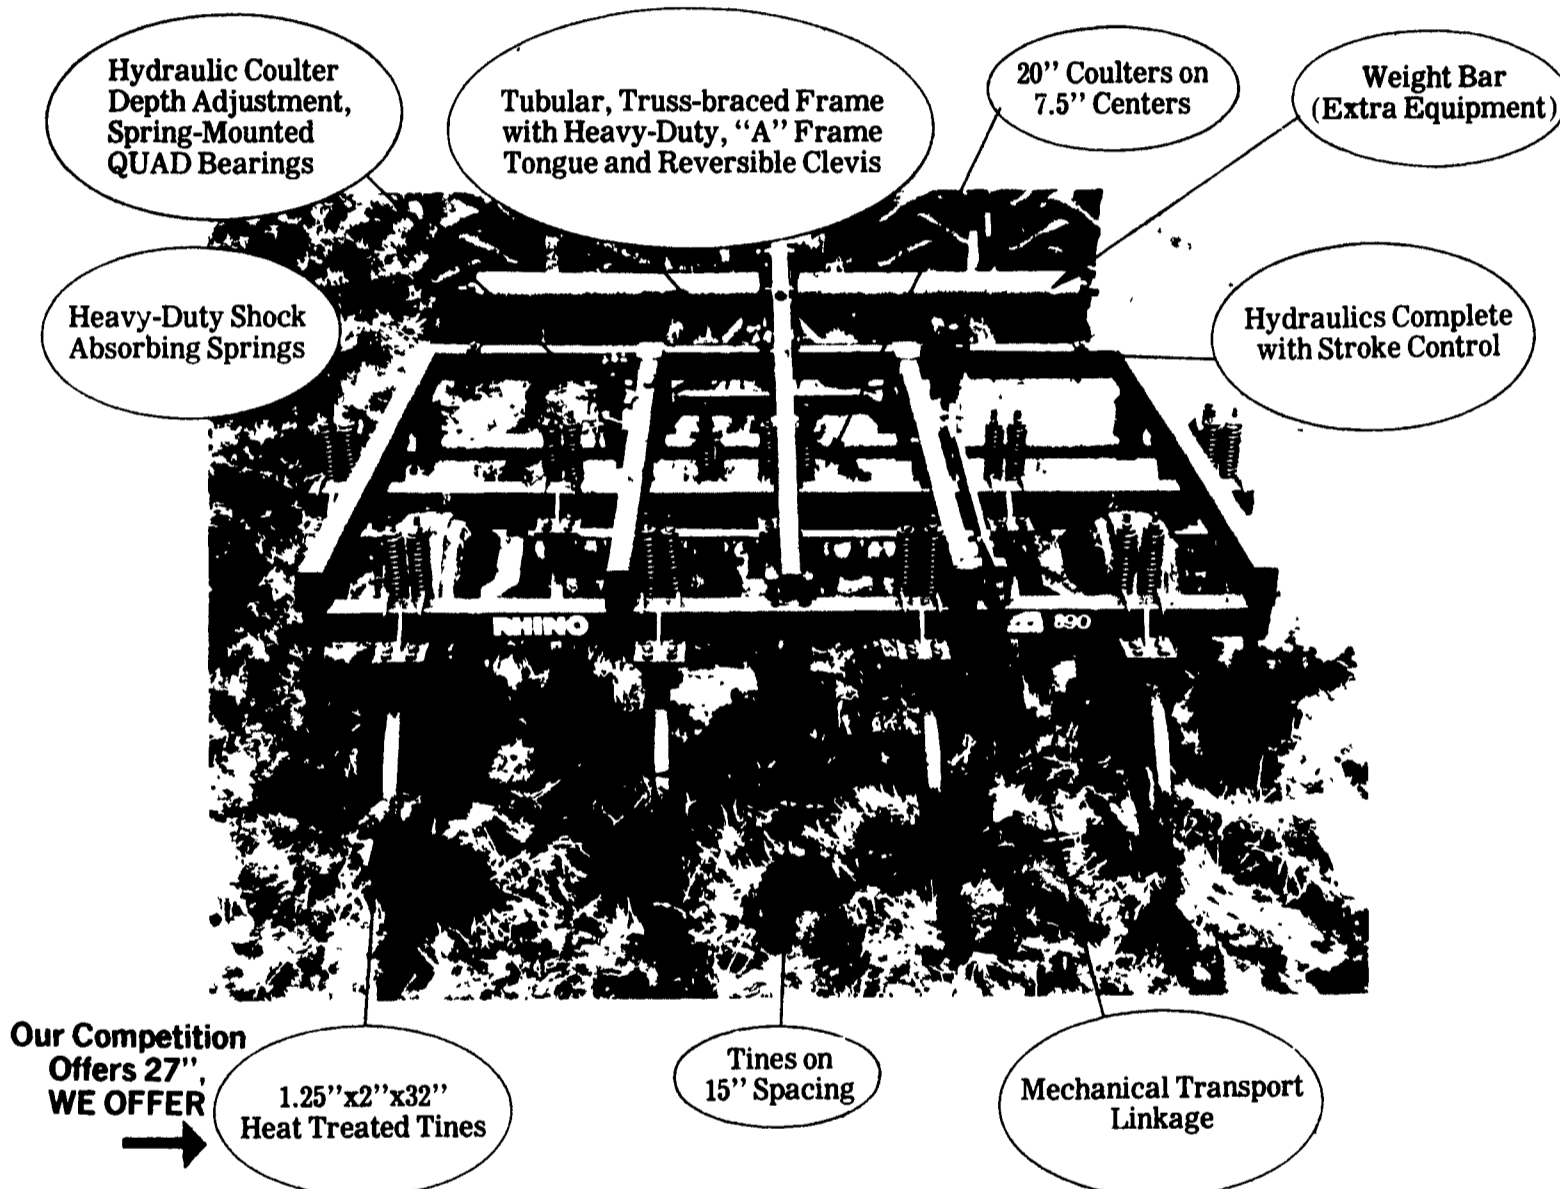

RHINO

NEW

890

Coulter-Chisel

**Nobody Offers
More Trash
Clearance
Than
RHINO
High Quality,
Heavy Weight
Soil Saving
Coulter Chisels**

THE RHINO 890 COULTER-CHISEL COMBINES RHINO QUALITY AND STRENGTH WITH INNOVATION TO GIVE YOU OUR FIRST MULTI-OPERATION TILLAGE TOOL. THE MIGHTY RHINO 890 IS DESIGNED PRIMARILY FOR USE IN THE FALL FOLLOWING HARVEST AND IS HIGHLY PRAISED BY SOIL CONSERVATIONISTS FOR EROSION CONTROL. AVAILABLE IN 5, 7, AND 9 SHANK UNITS WITH CUTTING WIDTHS OF 6'3", 8'9", AND 11'3". AND LIKE EVERY RHINO PRODUCT, IT IS DEPENDABLE, DURABLE, AND BUILT TO STAY THAT WAY.

SPECIAL SALE

• 5 Shank
6'3" Model

ONLY

\$3448

• 7 Shank
8'9" Model
ONLY

\$4493

• 9 Shank
11'3" Model
ONLY

\$4994

**Remember -
Rhino Has
Long Lasting,
High Resale
Value.**

TRADE UP TO A RHINO NOW

NEW ONE ONLY

SPECIAL DEAL IS WAITING FOR YOU

AT \$1,449⁰⁰

2 TON TILT BED TL4

- Capacity: 4,000 lbs. at 60 MPH
- Trailer Weight: 1,200 lbs.
- Overall Length: 13'0"
- Overall Width: 80"
- Deck Length: 10'0"
- Deck Width: 56"
- Deck Height: 17"
- Tires: (2) 8.00x14.5 (F)

With Title And Ready For PA Inspection

PRICE REDUCED

Like New

ZIMMERMAN TANDEM AXLE TRAILER

With Surge Brakes, Ramps, 68" Inside Bed Width

Reg. List Price \$1850.00
NOW ONLY \$1,589

SPECIAL OFFER One Only

NEW RHINO 77 DOUBLE OFFSET DISK