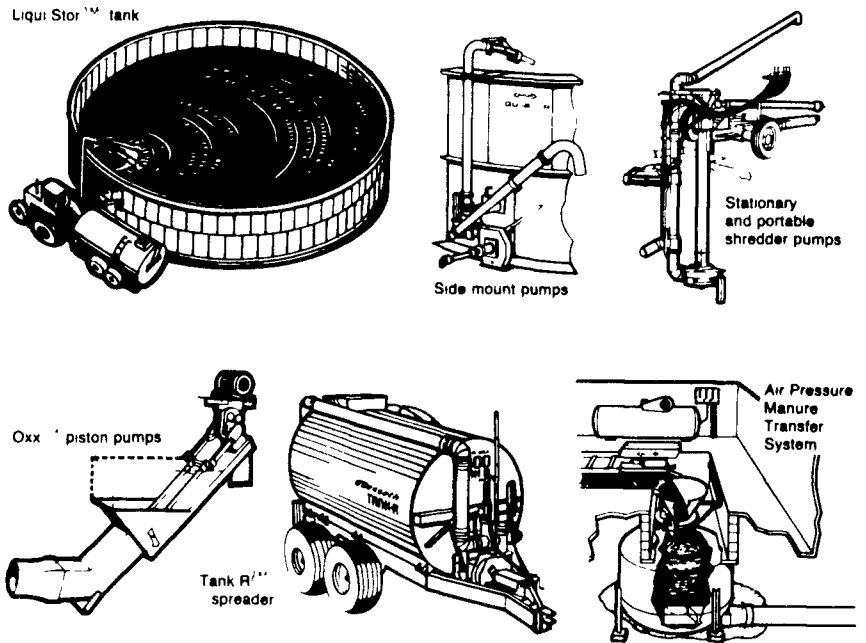

Now, the new Liqui-Stor™ tank completes the liquid manure management system that can help you save time, labor and nutrients when handling your valuable manure resource. Includes a variety of equipment for collecting, delivering, pumping, agitating, hauling, broadcasting and injecting. The right size and capacity for your operation. Plus features that add up to years of dependable performance.

There's no better way than Butler...
See us for systems and service.

PENNSYLVANIA

AGRI EQUIPMENT INC.
2754 Creek Hill Rd.
Leola, PA 17540
717-656-4151

C & M SALES, INC.
R.D. 1
Honesdale, PA
717-253-1612

DAIRYLAND SALES & SVC.
R.D. #3, Box 18
Troy, PA 16947
717-297-4128

DEPENDABLE MOTORS
Honeybrook, PA
215-273-3131
215-273-3737

ERB & HENRY EQUIP., INC.
22-26 Heenry Ave.
New Berlinville, PA
215-367-2169

GEER FARM EQUIPMENT
Box 340, RD 2
Brookville, PA
814-849-2039

**HARCLERODES
DAIRYMEN SPECIALTY**
New Paris, PA
814-839-2790

M.W. HOOK CONSTRUCTION
R.D. 2, Box 163
Peach Bottom, PA
717-548-2615

I.G.'s AG SALES
Silverdale, PA 18962
215-257-5136

J & M MACHINERY CO., INC.
Rt. 22 & 819
Greensburg, PA
412-668-2276
412-668-7850

K. C. DAIRY SERVICE
R.D. 1, Box 722
Mt. Bethel, PA
717-897-5141

HENRY S. LAPP
RD1, Caines
Gap, PA 17527
717-442-8134

GRANT MELLOTT
Needmore, PA
717-573-2387

**MENDENHALL
DAIRY SUPPLY**
R.D. #4
Brookville, PA
814-849-5539

ROVENDALE SUPPLY
R.D. 2
Watsontown, PA
717-538-5521
717-742-7521

SOLLENBERGER SILO CORP.
P.O. Box N
Chambersburg, PA 17201
717-264-9588

DANIEL STOLTZFUS
R.D. 2
Lewistown, PA 17044
717-242-0776

J. A. SWOPE
(Ribstone Silos)
Box 121, R.D. 1
Myerstown, PA
717-933-4758

HARRY L. TROOP
R.D. #1
Cochranville, PA
215-593-6731

DELAWARE

BENNETT MACHINE CO.
1601 S. Dupont Blvd.
Milford, DE
302-422-4837

NEW JERSEY
G. HIRAM BUCHMAN, INC.
Rte. 519 N. off Rte. 46
P.O. Box 185
Belvidere, NJ 07823
201-475-2185

GEORGE A. COLEMAN
Rt. #2, Box 216
Elmer, NJ
609-358-8528

NEW YORK
CHARLES OLIN & SONS
575 Philo Road
Elmira, NY 14903
607-796-2186