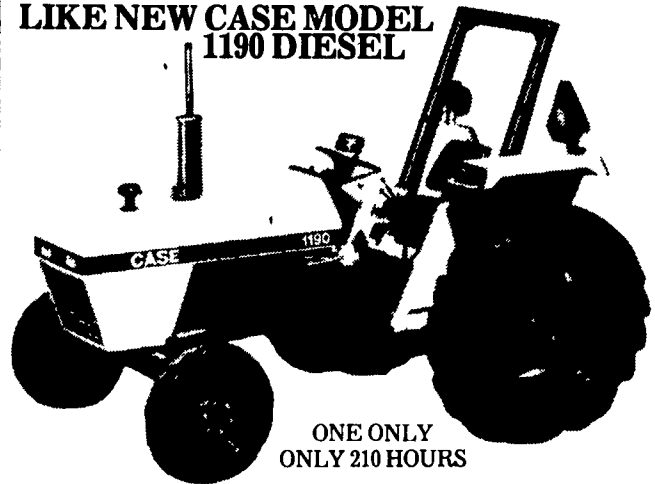

## GOOD QUALITY WHITE TRACTORS SPECIAL REDUCED PRICES MAKE THEM AFFORDABLE NOW!

**ECONOMICAL MECHANICAL  
FRONT WHEEL POWER  
TOTALS 4 WHEELS PULLING  
TO KEEP YOU GOING!**

**WHITE  
MODEL  
2-105**  
Approx.  
105 HP

This 1979 Model Tractor Has Front Wheel Extension Axle For In The Furrow Plowing, 2038 Hrs., w/Cab, Heater, Over-Under Shift

~~\$17,800~~  
**\$14,800**

Cheap Pulling Power  
**WHITE 4-180 180 HP 4 WD**  
At A Price That's Right

Serial #256-660-405, 1975 Model, 3208 Cat Engine, 6 Speed w/Mechanical Hi and Low, 4 Sets Remotes, Cab, Heater, 18.4x38 Tires, 40%, Full Set of Duals, 1400 Actual hours.

Reg. Price \$12,800  
**ONLY \$9,896**

**IDEAL FOR THE SMALL FARMER!**

**LIKE NEW CASE MODEL  
1190 DIESEL**

ONE ONLY  
ONLY 210 HOURS

43 HP w/12 Speed Syncro Trans., Hyd. Remote, 13.6x28 Rear Tires, 540 Independent PTO, 3 Pt. Hitch. ALSO IDEAL FOR LOADER PURPOSES!  
Factory List Price Over \$15,584