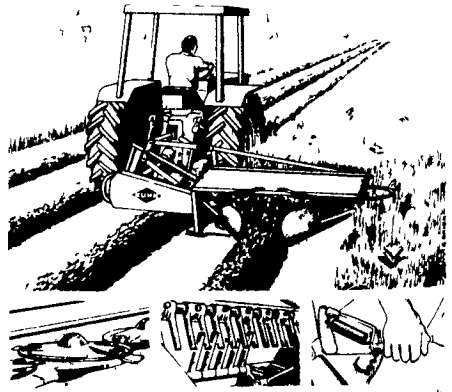

Working width approx. 11'6". 3-point mounted in transport but towed when working.

MODEL 452... A Tedder That Works 17 Ft., IN STOCK

Gyrotedder GF 452: Tines on gear-driven rotors mesh to crimp hay gently lift, fluff and spread hay for faster curing. Trouble-free operation. No belts or chains. Optional gearbox provides slower rotor speed to produce two light windrows. 17 ft. width. Folds to 6 ft. for transport, 3 pt. or trailing models.

THE NEW, FASTER, MORE TROUBLE-FREE WAY TO MOW-

MULTIDISC MOWER

Operates at fantastic speed. Cuts even the toughest crops without plugging. Hay f-l-o-w-s thru into a wide fluffy swath for quick drying. Low cost, easily replaceable reversible knives.

Mower conditioners

Can cut your harvest time by up to 50% compared with conventional mowing methods. Available in widths of 5ft 3ins 6ft 6ins and 7ft 10ins

The well proven KUHN disc mower with oval discs ensures high speed cutting without plugging. A variable setting conditioning comb unique to KUHN can be set to give various degrees of conditioning. Free swinging fingers pick up the crop and pass it through the comb ensuring a fast drying rate by maximum wax removal as well as lightly bending and cracking of the stems.