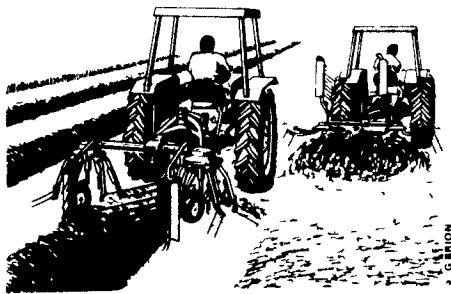

GRS 24 GYROSTAR

RAKING -
Shift tine arms to horizontal position and lower rear deflectors for fast raking into a high loose windrow with no roping.

TEDDING, CONDITIONING -
Set tines in vertical position to pick up and bend stems (to condition) and spread in a wide fluffy swath for faster drying. Also spreads rained-on windrows to speed drying.

Covers 10 ft. width. Operates at 5 to 7 m.p.h. Like all Kuhn machines, GYROSTAR is built to perform and built to last.