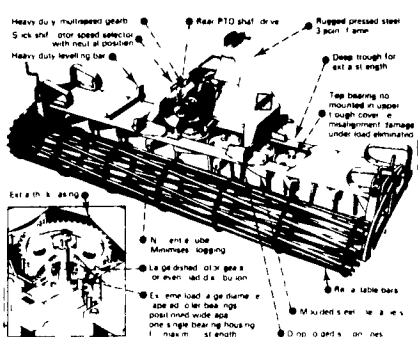

MANUFACTURERS OF QUALITY

FARM MACHINES SINCE 1828

FOR YOUR SMALL TRACTOR AN UNBEATABLE COMBINATION FROM KUHN

FA 372 SICKLE BAR MOWER

Available in widths from 5' - 6'
 Simple but efficient design
 Easily attached to the tractor
 Automatic self-levelling barsystems

EL 30 POWER TILLER

Available in widths from 30" - 50"
 30 H.P. capacity
 All gear drive, no chain drive
 Double free operation
 Minimum maintenance

THE POWER-LINE OF ROTARY HARROWS FROM THE SPECIALISTS

The KUHN Rotary Harrow is offered in various sizes and specifications to suit the size of your operation and pocket. The only machine available that offers all the above features in one rugged, reliable package. Just take the best and leave the rest.

High Capacity Raking Without Leaf Loss Means More Profit - Do It With A KUHN 300 NM HAY RAKE

Gyrorake GA300NM:
 Working Width 10'6" -
 Articulating Frame Allows Perfect Work In Curves.

TWO MACHINES IN ONE!