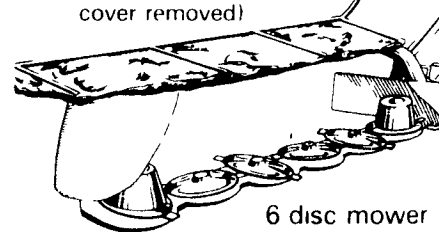

GMD 66

(shown with guard cover removed)

6 disc mower cuts 7 ft 10 in swath