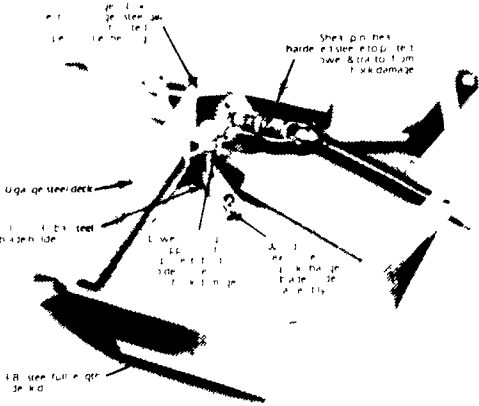

FREE
Door Prizes
To Be
Given Away

Factory
 Representatives
 On Hand To
 Answer
 Questions

The #1 Mid-Size Tractor You Will
 Want To Get On One Of These
 Diesel Tractors And See For
 Yourself What Others Are
 Talking About.

If you need a Tractor that will
 Mow, Move Snow, Garden or
 Small Farm Operation Job -
 You've Got To SEE
 & DRIVE The KUBOTA!

- ★ All Diesel Engines
- ★ 3 Pt. Cat. 1 Hitch
- ★ 2 & 4 Wheel Drive
- ★ Std. P.T.O.

cuts the big jobs down to size

Division of Hesston Corporation

10% DISCOUNT On All Woods
Mower Blades At Our Parts Dept. (Field Days Only)

The Woods'
M5 Dixie
Cutter

Specially
 Priced
\$695⁰⁰

Belt or Gear
Drive Models In
4, 5 and 6 Foot
Cutting Widths