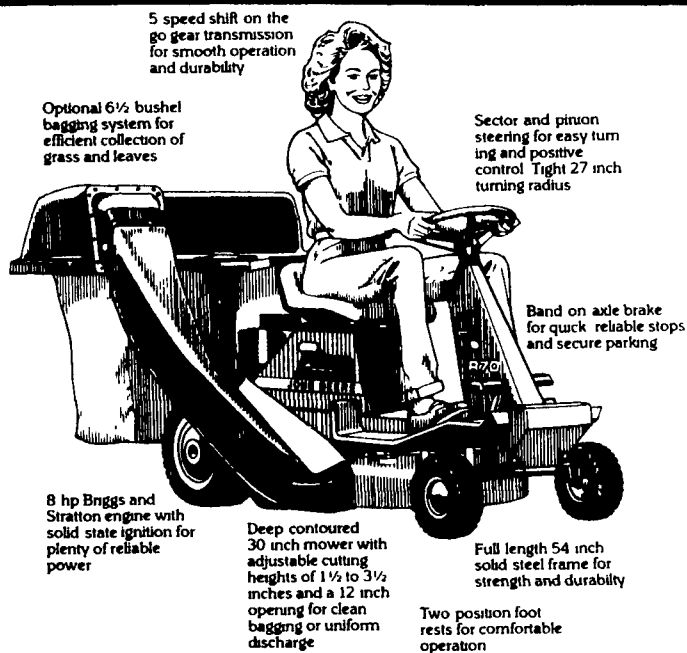

Double cash rebates worth up to $1,600 on John Deere hay and forage tools: This offer covers new square and round balers, mower/conditioners, SP hay windrowers, and PTO forage harvesters. Buy any one now and get a cash rebate... PLUS a certificate entitling you to a double cash rebate for purchasing a second tool any time before April 30, 1985. See us for details.

Special financing offer on used tractors and combines: Interest charges will be waived to July 1, 1984 on all used tractors and to January 1, 1985 on all used combines purchased from your dealer through April, 1984.*

Model**	Cash rebate in lieu of Waiver on Tractors	Model**	Cash rebate in lieu of Waiver on Tractors
40-hp 1250	$ 600	120-hp 4250	2,000
45-hp 2150	700	140-hp 4450	2,100
50-hp 2255	750	165-hp 4650	2,600
55-hp 2350	825	190-hp 4850	2,900
65-hp 2550	950	185-hp 8450 4WD	3,400
75-hp 2750	1,100	235-hp 8650 4WD	4,200
85-hp 2950	1,300	300-hp 8850 4WD	5,200
100-hp 4050	1,850		

*Availability of John Deere financing subject to approval of credit.
**A similar financing rebate offer applies to any 40 Series Tractors remaining in inventory. See your dealer.

WE'LL MAKE YOU A GREAT DEAL...

AND ALL THROUGH APRIL, JOHN DEERE WILL MAKE IT EVEN GREATER