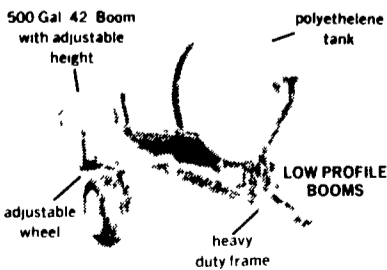

CAMPBELL SPRAYERS

Before You Buy - Check Our Heavy Duty Frames There Is A Difference

- All sprayers less pumps
- Trailers less tires
- All sprayers priced - completely assembled

	Reg.	SALE
200 gal. 3 Point	$839.95	'729.95
200 gal. Trailer	$998.95	'929.95
300 gal. Trailer	$1199.95	'1099.95
500 gal. Trailer Single Axle	$1649.95	'1499.95

SAVE NOW ON POLY TANKS

Gal.	Reg. Price	SALE
25	$ 55.95	'49.95
55	$ 69.95	'62.95
110	$119.95	'99.95
200	$159.95	'139.95
300	$199.95	'179.95
400	$269.95	'249.95
500	$289.95	'269.95

Also Available - Uprights 65, 550, 1050, 1250, 1550 Gal.

DELAVAN ROLLER PUMPS

	Reg.	SALE
6 roller	$51.99	'47.95
7 Roller	$71.99	'65.95
7 Roller	$99.99	'89.95

SPECIALS EFFECTIVE THRU APRIL 14

We UPS Anywhere - Just Call 717-464-3321
Or Toll Free (Area Codes 717 & 215)

1-800 732-0053