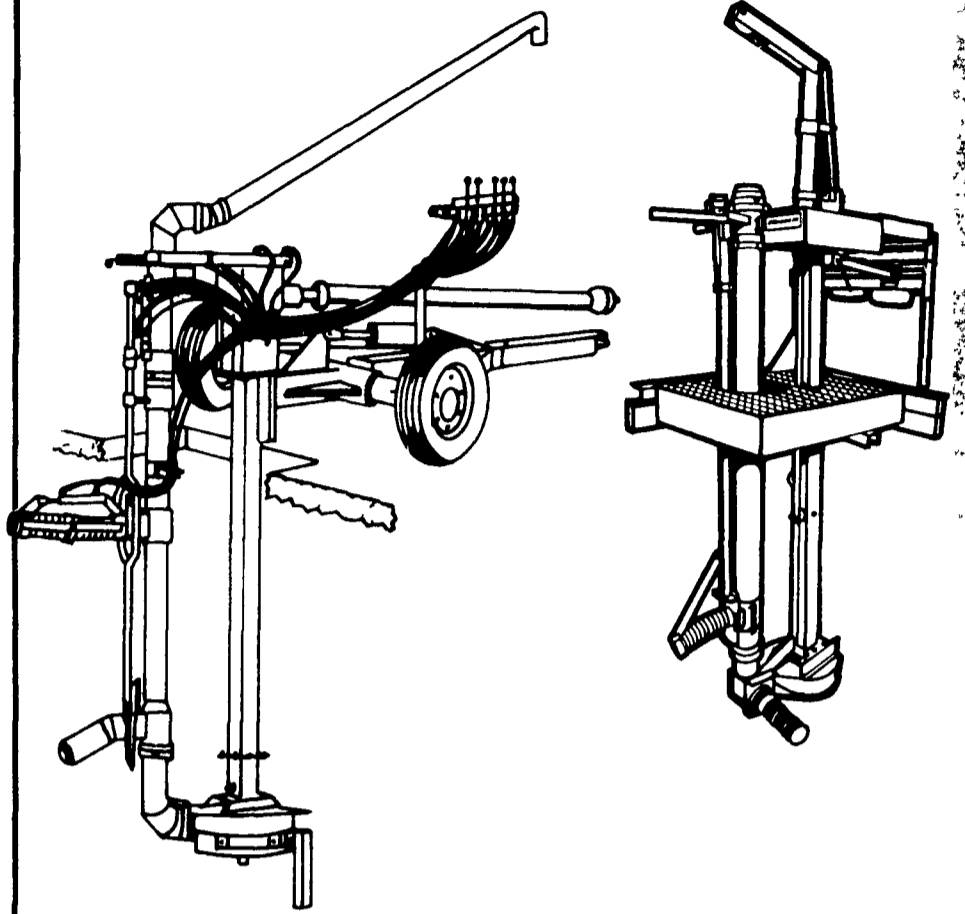

Team your upright, concrete silo with a Butler top unload, bottom discharge super silage system to get the advantages of bottom unloading without the costs and complications. And you get something most bottom systems can't provide... even crop distribution for firm packing, proper fermentation. Plus many automatic features. And a clean chute.

**There's no better way than Butler
... See us for systems and service.**

Whether you need a stationary shredder pump for regular agitation and pumping of your manure collection pit or have a large commercial operation or custom business and need a 3-point or trail-mount model, we have the shredder pump for you. Rugged design. Efficient shredding of solids and bedding. High volume pumping action. And much more, to match your manure management needs.