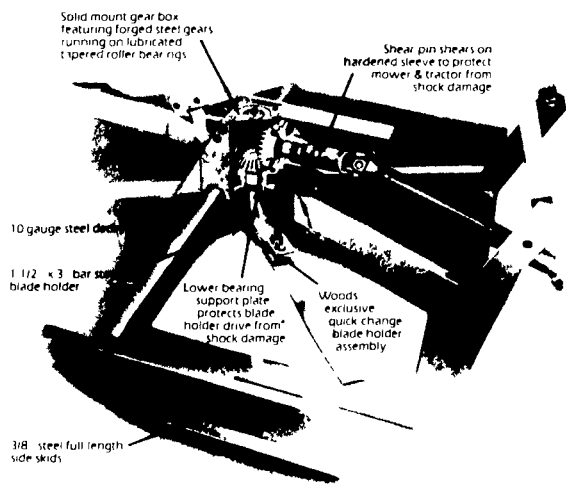

Division of Hesston Corporation

MORE MOWER FOR YOUR MONEY

The WOODS' M5 DIXIE CUTTER

Woods' M5 Dixie Cutter cuts and shreds five foot swath. It has direct gear drive with a heavy-duty gear box and is available in models for rear-mounting on 3-point hitch, fast-hitch or AC snap-coupler.

Sure, you'll have to pay more for a Woods' M5 rotary cutter. That's because you're getting more. More features. More safety. More years of reliable service. You'll never find this outstanding cutter at a better price. Stop in for a demonstration today.

quick clip

If you need to do your mowing chores in a hurry . . . or even if you've got all day . . . you can depend on Woods rear-mount mowers. Only Woods offers the choice of belt or gear drive models in 4, 5 and 6 foot cutting widths. If your tractor is rated 12 to 40 horsepower there's a Woods rear-mount mower for you. Come in today for a demonstration.