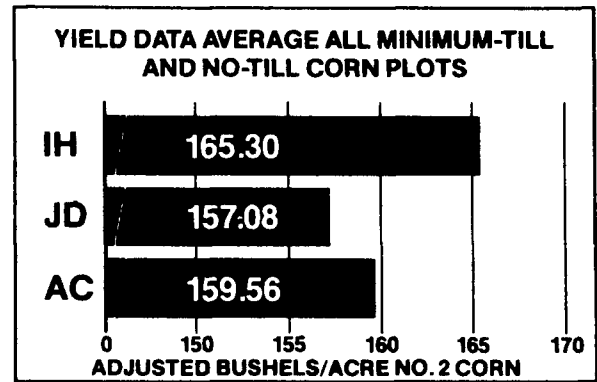

## Early Riser Outyielded Deere and Allis-Chalmers Planters in Independent Side by Side Tests...

Fourteen on-farm tests in five states conducted by an independent test firm confirmed that the International® 800 Series Early Riser planter can outperform the John Deere Max-Emerge® 7000 Conservation and Allis-Chalmers 333 No-Til planters in both emergence and yield.

### THE FACTS BELOW SPEAK FOR THEMSELVES

Corn yields were based on hand harvested samples that were weighed, moisture tested and then adjusted for No. 2 corn at 15.5% moisture.

**CALL US FOR AN  
ON-FARM  
DEMONSTRATION**

## QUALITY USED TRACTORS

W9064 - John Deere 4230, Quad-Range, 2663 Hrs.

W8934 - F1206D Tractor, 4602 Hrs., Dual PTO

W9022 - F1066D Tractor, Year-A-Round Cab w/A/C, 3998 Hrs., Dual PTO