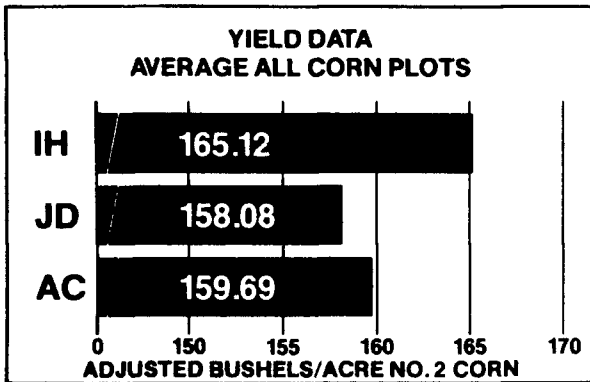

Corn yields were based on hand harvested samples that were weighed, moisture tested and then adjusted for No. 2 corn at 15.5% moisture.

**CALL US FOR AN
ON-FARM
DEMONSTRATION**