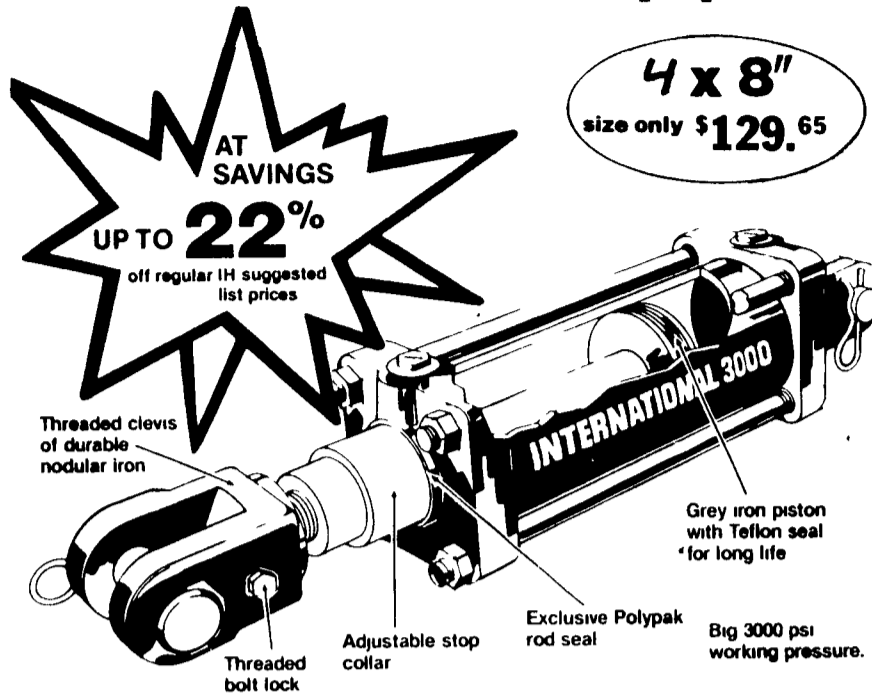

PARTS VALUE OF THE MONTH

New performance at top value for IH and most other equipment

4 x 8"
size only \$129.65

AT SAVINGS UP TO 22%
off regular IH suggested list prices

NEW... INTERNATIONAL 3000 CYLINDERS