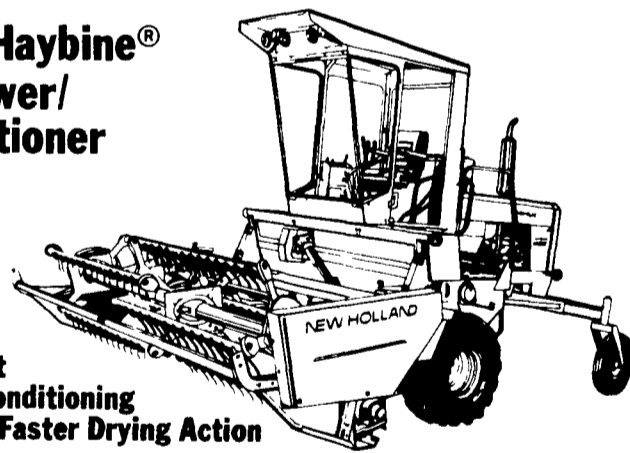

YOUR HAY MACHINE HEADQUARTERS

A NEW GIANT: New Holland 1900 Forage Harvester

Hay In A Big Way!

1495 Haybine® Mower/Conditioner

- 12 ft. Cut w/9 ft. Conditioning Rolls for Faster Drying Action

ATTENTION FARMERS