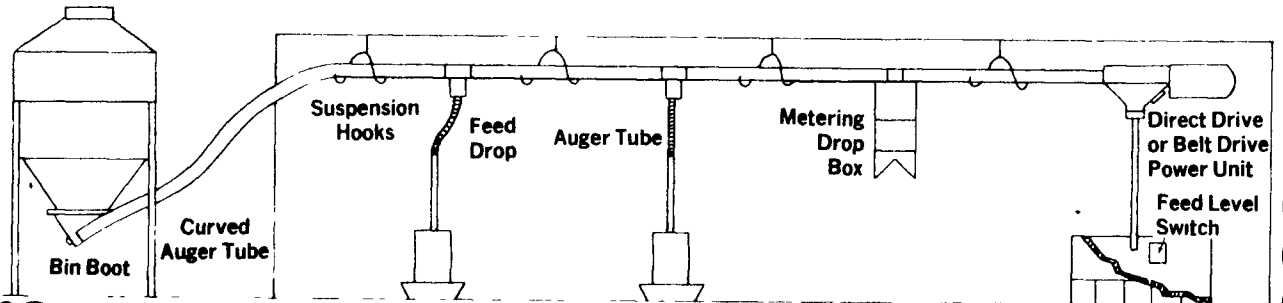

- Just pull the plug — No mechanisms, motors or switches to malfunction.
- One piece 5'x7' unit pan — No seams or joints to leak.
- Molded from high density polyethylene — Non-porous for easy cleaning, sanitation and manure flow.
- Big 4 inch PVC sewer pipe — Floats the manure out of the building every 3 or 4 days before gas and odors develop.
- Narrow six inch wide channels under the sow — The liquids won't flow out around the solids.

PROVEN FEED SAVER ... from HOG SLAT

10 hole Stainless Steel Finish Feeder - 50"

Stainless Steel or Galvanized Feeders!

STAINLESS STEEL AND GALVANIZED NURSERY AND FINISHING HOG FEEDERS

Single Sided Feeders Or Double Sided Feeders

NOTE
These are the 304 Stainless Steel Feeders which means top grade.

Select *Flex-Flo* in 2", 3", or 4" Systems to Meet Your Needs.

PAX FEED BINS

Sale Price On Bin In Stock Only

3 to 9 TON CENTER DRAW **BIG 66**

4.5 ton shown with boot and auger (6'6" hopper diameter)

SCHULD BULK STORAGE BINS

The Original Smooth Wall Bin

FEATURES & ADVANTAGES:

- No Bolts - No Leaks
- Aluminum Ladder
- Rain Eave Edge
- Pneumatic Fill