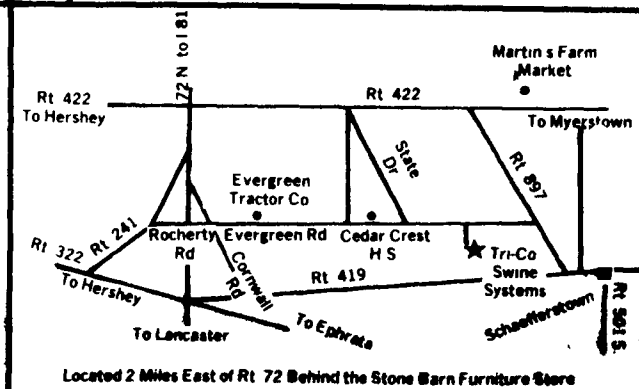

Manufacturing Bulk Storage Bins For Over 20 Years

The Schuld Bin gives you all these added features at a competitive price

GSI Grain Systems Inc.

Better Design, Increased Flowability

SIZES

2¾ Ton To 153 Ton

- DELAVAL
- ACME
- CHORE-TIME
- PLYCO DOORS
- AAA VENTILATION
- EDSTROM NIPPLES
- NOLAND WATERERS
- FUSION COATING FLOORING

Located 2 Miles East of Rt 72 Behind the Stone Barn Furniture Store

TRI-COUNTY