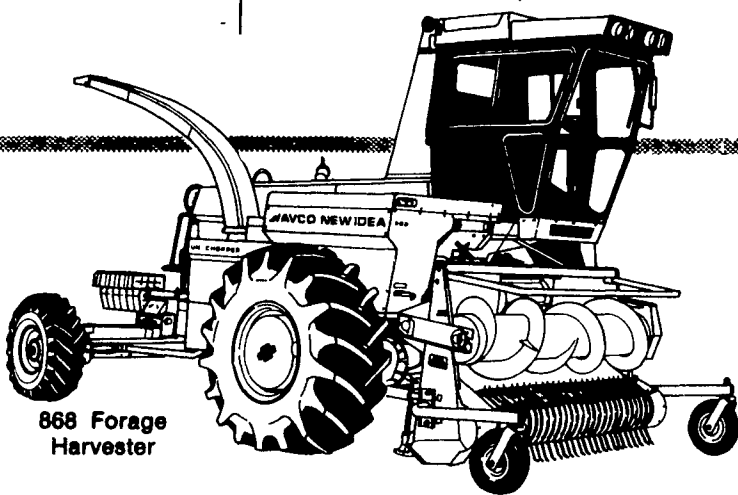

NEW IDEA 802 UNI TRACTOR
with power assist, cab, air, 175 h.p. Fully Equipped with 10 rear weights, 2 drive wheel weights with 868 Forage Harvester and 866 7' Hay Pickup with gauge wheels.

FULL LIST PRICE W/FREIGHT $82,995
SAVE $$$ 29,095

OUR PRICE **$53,900**

Waiver of finance until 1/1/85 or special finance rate or additional cash discount.

We need used 702, 705, 706, 708, 709 uni tractors

UMBERGER'S OF FONTANA

RD #4, Lebanon, Pa. (Fontana)
717-867-5161 or 717-867-2613

AVCO NEW IDEA

Mon.-Thurs. 7:30-5:00
Fri. 7:30-8:00
Sat. 7:30-4:00

FARM EQUIPMENT

NEW EQUIPMENT

JD 2040 Tractor
JD 714 Forage Boxes
JD 1075 Running Gears
JD 1209 Mower Conditioner
Hesston 1014 Hyd. Swing Conditioner
JD 1710 Mulch Tiller
Bush Hog 1432 10 1/2' Disc

USED EQUIPMENT

USED COMBINES

JD 95 w/platform
JD 434 corn hd.
AC C2 w/platform
AC 4R corn hd.
JD 45 w/platform
Plus other new and used equipment

USED LOADERS

JD 37
JD 46A
Dunham 2200
Sauder FHV, & D

Waiver of finance available on most New Equipment

Call For Details.
MILLER'S SALES & SERVICE INC.

West Penna. Ave.
on Highway 851
Stewartstown, Pa.
717-993-2470
or 993-2732

FARM EQUIPMENT

POLYETHYLENE LIQUID STORAGE TANKS

Heavy Duty Ag 14.5 lb. per gallon side wall rating with 3 yr. warranty

550 Gal.	$348
900 Gal.	$421
1100 Gal.	$490
1300 Gal.	$554
1600 Gal.	$635
4000 Gal.	$1725

Price Includes Freight

THOMAS BACHMAN & SONS

2501 Fallston Road
Fallston, Md.
301-557-7529
301-836-6877

JD 4630 Tractor
JD 4430 Tractor w/Roll Guard
JD 4430 Tractor w/Row Crop Fenders
JD 4240 Tractor w/Cab, PS

JD 4020 Side Console, WF
JD 4020 WF Side Console

JD 4020 WF
JD 4010 Tractor
JD 2640 Tractor
JD 2440 Tractor
JD 2040 Tractor
JD 2020 Tractor w/48 Loader

JD 420 Lawn Tractor
Farmall 656 Tractor
Farmall M Tractor
IH 154 Lo-Boy w/mower
JD 7000 6R Conv. Planter w/Liquid Fert.

JD 7000 4R Conv. Planter w/Liquid Fert.

JD 7000 4R Conv. Planter w/Dry Fert.

JD 7000 4R Conv. Planter w/liq. fert.

JD 1240 4R Plateless Corn Planter
NI 325 2R Corn Picker
NI 323 1 Row Corn Picker

JD 4400 Combine w/Platform & C.H.
JD 7700 Combine
JD 7700 Combine w/643 Corn Head & Platform

Gleaner A Combine
JD 34 Chopper w/1 Row Corn Head
JD 244 Corn Head
NI 279 Cut/ditioner
JD 10' Pull Type Chisel Plow

JD 1450 5B Plow
JD 1450 4B Plow
JD F145 5B Plow
IH 5B Plow
IH 6B Plow
JD 400 Lawn & Garden Tractor
JD 420 Lawn Tractor
JD 317 Lawn Tractor
JD 300 Lawn Tractor

ENFIELD EQUIPMENT INC.

Whiteford, MD 21160
Ph: 301-452-5252

TIRED OF BEING OVERCHARGED?

Battery Warehouse

OFFERS A COMPLETE LINE OF TOP QUALITY BATTERIES AT EVERYDAY LOW LOW PRICES

FARM TRACTOR BATTERIES

Group 1
6 Volt **$31.95**
Exch.

Group 30H
12 Volt **$59.95**
Exch.

PASSENGER CAR BATTERIES STILL

As Low As **$29.95**
Exch.

We Specialize In "Hard to Find" Implement Batteries

When You Need A Battery Call The Experts At

Battery Warehouse

Complete Price Sheet Available Upon Request