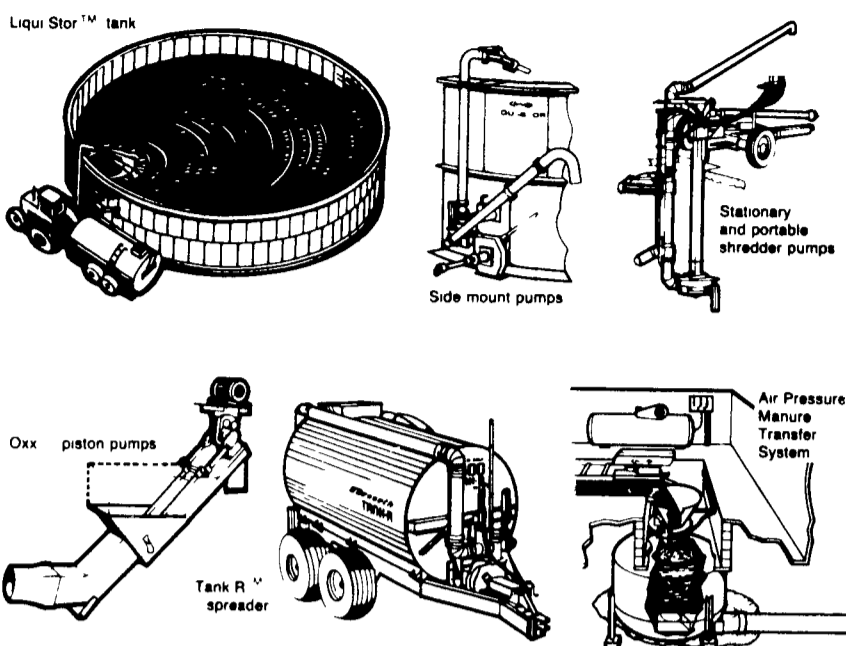

Now, the new Liqui-Stor™ tank completes the liquid manure management system that can help you save time, labor and nutrients when handling your valuable manure resource. Includes a variety of equipment for collecting, delivering, pumping, agitating, hauling, broadcasting and injecting. The right size and capacity for your operation. Plus features that add up to years of dependable performance.

**There's no better way than Butler...
See us for systems and service.**

PENNSYLVANIA

AGRI EQUIPMENT INC.
2754 Creeft brd.
Leola, PA 17540
717-656-4151

C & M SALES, INC.
R.D. 1
Honesdale, PA
717-253-1612

DAIRYLAND SALES & SVC.
R.D. #3, Box 18
Troy, PA 16947
717-297-4128

DEPENDABLE MOTORS
Honeybrook, PA
215-273-3131
215-273-3737

ERB & HENRY EQUIP., INC.
22-26 Heenry Ave.
New Berlinville, PA
215-367-2169

GEER FARM EQUIPMENT
Box 340, RD 2
Brookville, PA
814-849-2039

**HARCLERODES
DAIRYMEN SPECIALTY**
New Paris, PA
814-839-2790

M.W. HOOK CONSTRUCTION
R.D. 2, Box 163
Peach Bottom, PA
717-548-2615

I.G.'s AG SALES
Silverdale, PA 18962
215-257-5136

J & M MACHINERY CO., INC.
Rt. 22 & 819
Greensburg, PA
412-668-2276
412-668-7850

K. C. DAIRY SERVICE
R.D. 1, Box 722
Mt. Bethel, PA
717-897-5141

HENRY S. LAPP
RD1, Caines
Gap, PA 17527
717-442-8134

GRANT MELLOTT
Needmore, PA
717-573-2387

**MENDENHALL
DAIRY SUPPLY**
R.D. #4
Brookville, PA
814-849-5539

ROVENDALE SUPPLY
R.D. 2
Watsonstown, PA
717-538-5521
717-742-7521

SOLLENBERGER SILO CORP.
P.O. Box N
Chambersburg, PA 17201
717-264-9588

DANIEL STOLTZFUS
R.D. 2
Lewistown, PA 17044
717-242-0776

J. A. SWOPE
(Ribstone Silos)
Box 121, R.D. 1
Myerstown, PA
717-933-4758

HARRY L. TROOP
R.D. #1
Cochranville, PA
215-593-6731

DELAWARE

BENNETT MACHINE CO.
1601 S. Dupont Blvd.
Milford, DE
302-422-4837

NEW JERSEY

G. HIRAM BUCHMAN, INC.
Rte. 519 N. off Rte. 46
P.O. Box 185
Belvidere, NJ 07823
201-475-2185

GEORGE A. COLEMAN
Rt. #2, Box 216
Elmer, NJ
609-358-8528

NEW YORK

CHARLES OLIN & SONS
575 Philo Road
Elmira, NY 14903
607-796-2186