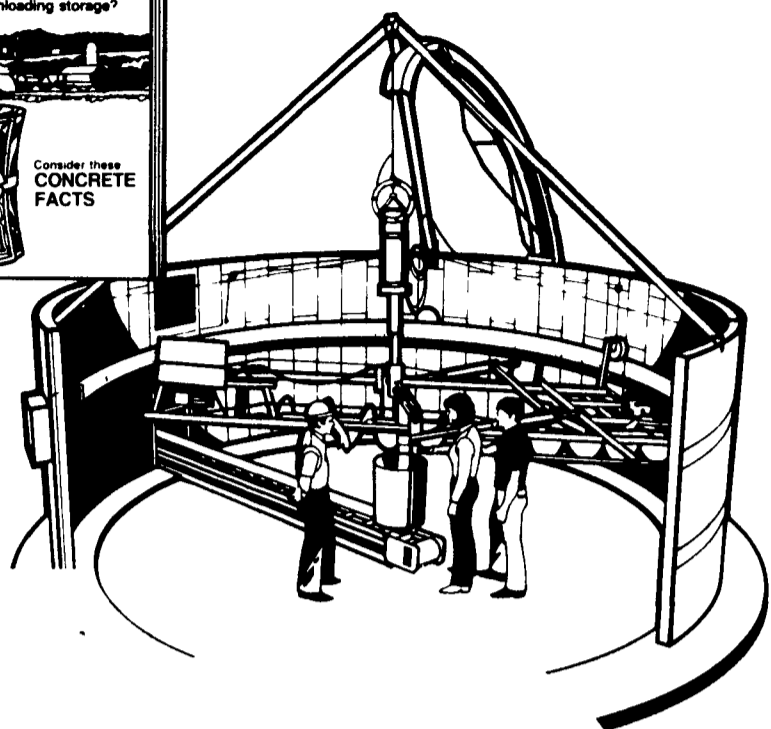

How much can you really afford to be up in oxygen-limiting, bottom-unloading storage?

Consider these **CONCRETE FACTS**

Because the Butler system top unloads silage, then discharges it down a big preformed hole and **out the bottom**, you can store high moisture silage — with more total feed value than low moisture silage — without cold weather worries. And without the big price tag of oxygen-limiting, bottom-unloading systems. Ask for FREE Concrete Facts booklet.

**There's no better way than Butler...
See us for systems and service.**

Now, the new Liqui-Stor™ tank completes the liquid manure management system that can help you save time, labor and nutrients when handling your valuable manure resource. Includes a variety of equipment for collecting, delivering, pumping, agitating, hauling, broadcasting and injecting. The right size and capacity for your operation. Plus features that add up to years of dependable performance.