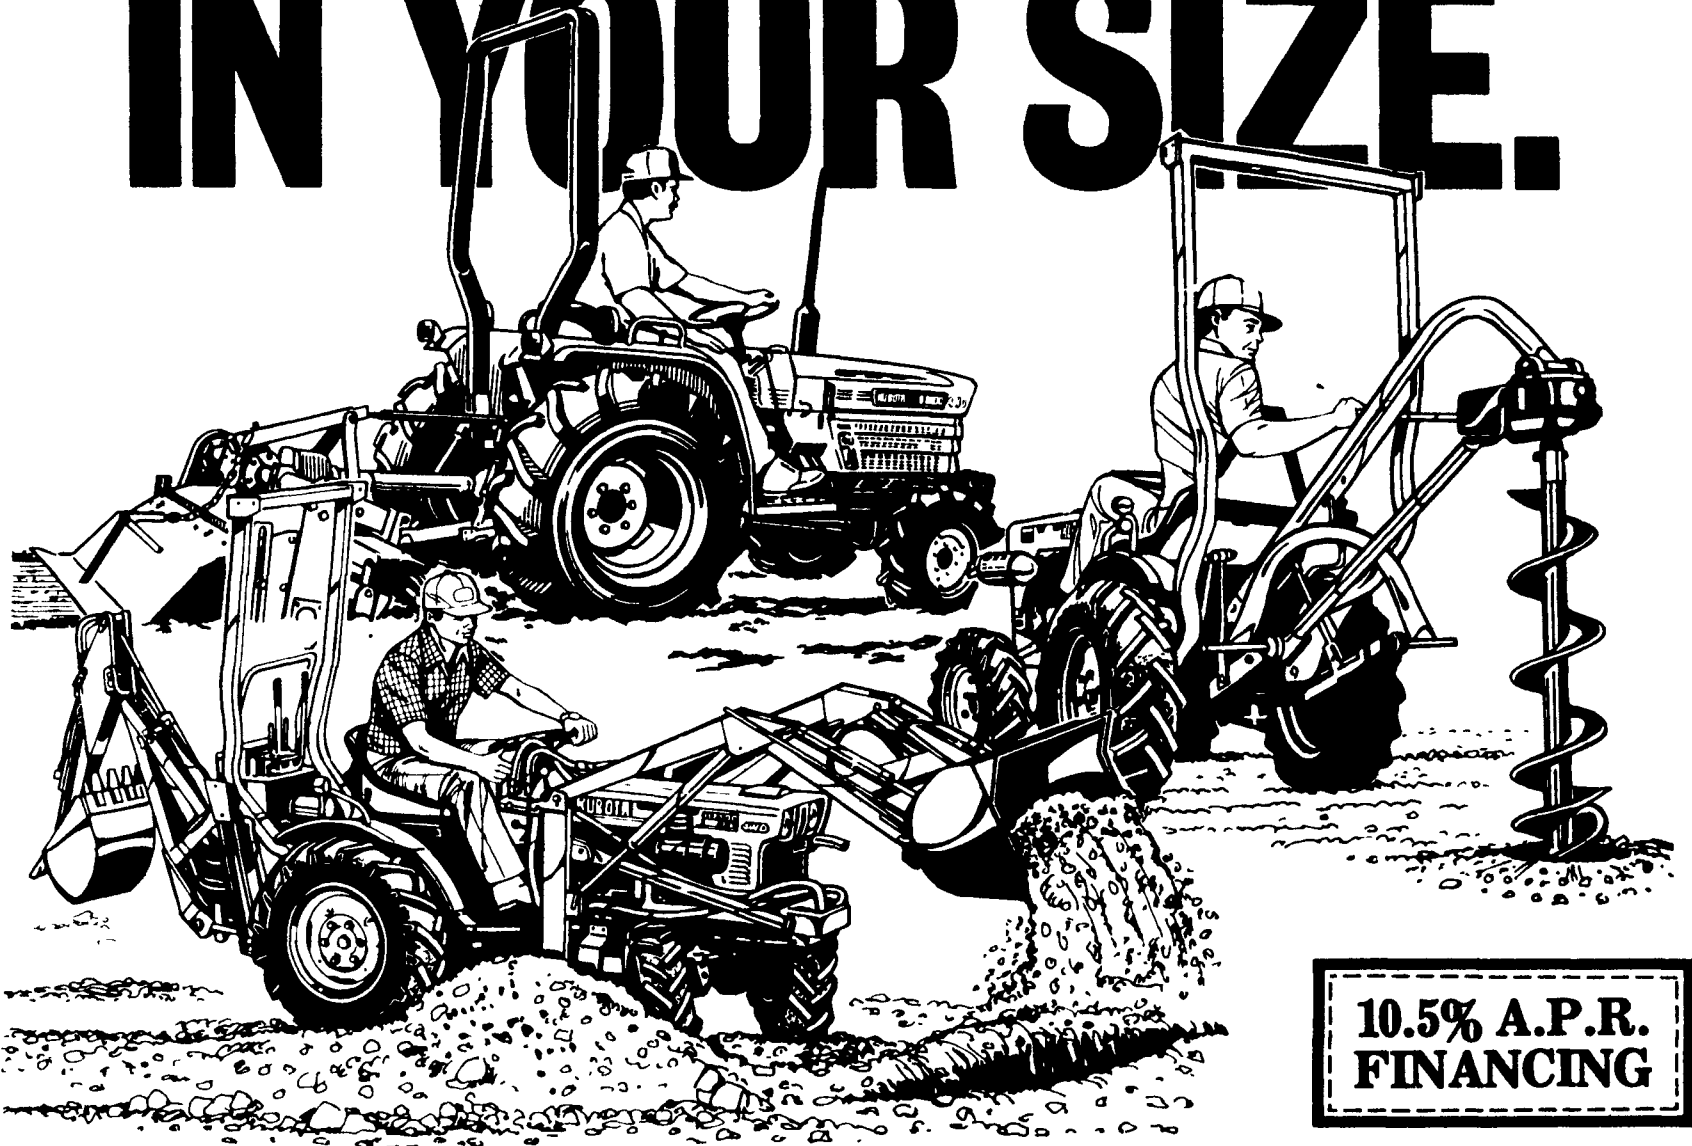

Company
Reps
On
Hand

OPEN HOUSE
AT
KELLER BROS.
SINCE **TRACTOR CO.** 1921
717-949-6501
TOLL FREE NUMBER 1-800-822-2152
Rt. 419 Between Schaefferstown & Cornwall, Lebanon County
Thurs. March 10th & Fri. March 11th
9 A.M. - 9 P.M.

Special
Prices
During
Open
House
Days

WE'VE GOT ONE IN YOUR SIZE.

**10.5% A.P.R.
FINANCING**

Why use a big tractor on a job a small tractor can do just as well? And for less.

Our B Series Kubota tractors range from 12 to 19 hp, have 2- or 4-wheel drive and handle a variety of implements. All have hydraulic 3-point hitch, front and rear PTO, and a dependable diesel engine. Choose from a variety of transmissions. Standard shift models offer the right speeds to match your job. The hydrostatic models give you all this plus the ease of no-shift, one pedal control.

So if you want to get the job done right, get the right tractor for the job. We've got one in your size.

Nothing like it on earth.