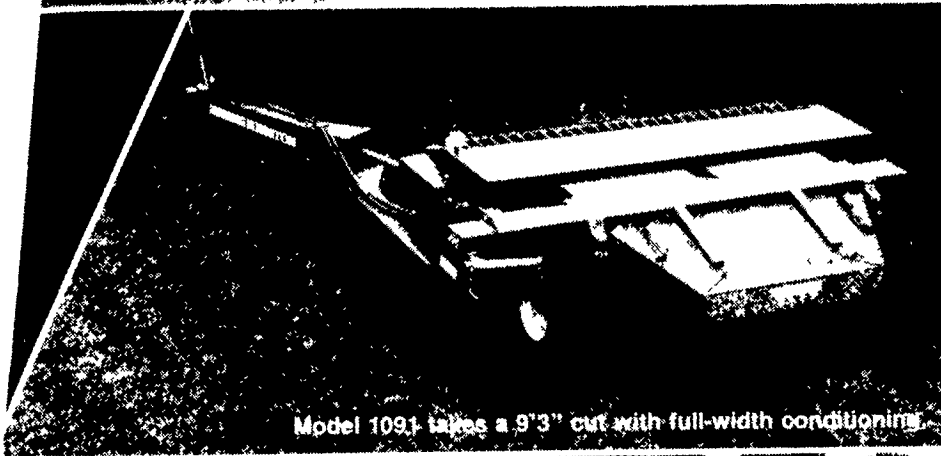

Sure all Hesston Mower-Conditioners will windrow or swath...

Model 1091 takes a 9'3" cut with full-width conditioning.

Model 1010 Hydro Swing* gives quick-switch swathing and all-hydraulic control.

Large rubber/steel conditioner rolls give thorough crimping for fast drying.

Rugged, simple design makes Hesston's 1091 (9'3") and 1071 (7'3") two of the most reliable

haymakers you can own! An exclusive sickle-drive gives smooth, dependable cutting action and easy servicing.

Hesston's 1010 Hydro Swing® is a deluxe Center-Pivot Mower-Conditioner (9'3")...with all hydraulic design!