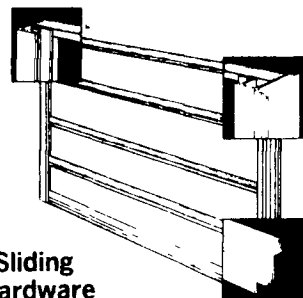

Build Bigger & Stronger Sliding Doors! Plus... Track and Hardware Also Available.

RED ROSE BUILDING SUPPLY CO.
P.O. Box 56, Ephrata, Pa. 17522
Call Collect - 717-738-2401