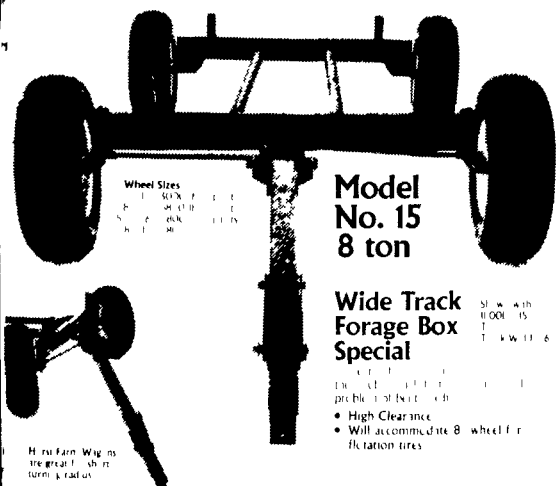

HERR & LEAMAN

Used Farm Equipment Sales & Service
10 miles S. of Lancaster along Rt. 222

QUALITY TRACTORS AND EQUIPMENT/REASONABLY PRICED/SERVICED & BACKED WITH A WARRANTY/WILL DELIVER ANYWHERE

- JD 2940 w/4WD, roll bar, fully equipped, like new
- JD 4030 quad range, low hrs., nice
- JD 2440 w/reverser and JD 145 loader, low hrs., nice
- JD 830 3 cylinder D w/JD loader
- JD 4020 D, w/factory, cab, roll bar, wide front, sharp
- JD 4020 D, wide front, 38" rubber, real good
- JD 4010 D, 38" rubber wide front, nice
- JD 4520, syncro range, factory cab, quick hitch, diff lock, dual hyd, (also has 4620 after cooler up date kit), clean
- Ford 5000 Diesel, w/or without cab, 8 speed gear drive, nice
- IH 806 D, standard, dual hyd, dual, PTO w/TA & wide front, good solid tractor, \$4500
- IH 1086 '81 model, cab, air, western interior, like new
- IH 806 Diesel turbo, 18 4x38 rubber, wide front, 3 pt
- IH 756 Diesel, wide front, 3 pt, 38" rubber
- IH 786 1981 model, fully equipped **SOLD** 100 hours, diff lock and 38" rubber
- IH 1086 cab & air, fully equipped
- IH 1066 w/cab and air, good solid tractor
- IH 1456 w/factory cab, ver. **SOLD**
- IH 1456 duals & weights, solid tractor
- IH 806 D, 3 pt, wide front
- IH M Farmall
- Farmall 350 gas, wide front, power steering, sharp
- IH 706 gas w/recent complete overhaul
- IH 706 gas, WF, 3 pt.
- MF 180 Diesel, wide front, 3 pt., low hours, w/multi-power
- AC 170 Diesel w/new tires, nice tractor
- 1978 JD 6600 Diesel w/Hydro., and Air, Very Sharp
- NI 708 Diesel, hydro, cab & air
- NI 737 huskers (1)
- NI 730 4R wide cornhead
- MF 300 combine, quick tach w/2 heads
- Cab to fit JD 3010 through 4020
- Vermeer #605E round baler w/all options, real nice
- Factory cab for 701 and 702 Uni

Model No. 15
8 ton

Wide Track Forage Box Special

- High Clearance
- Will accommodate 8 wheel flotation tires

John N.M. Zimmerman
RD 6
Lebanon, Pa. 17042
Phone: 717-933-8181
or
717-933-4032

INTERNATIONAL AGRICULTURAL EQUIPMENT