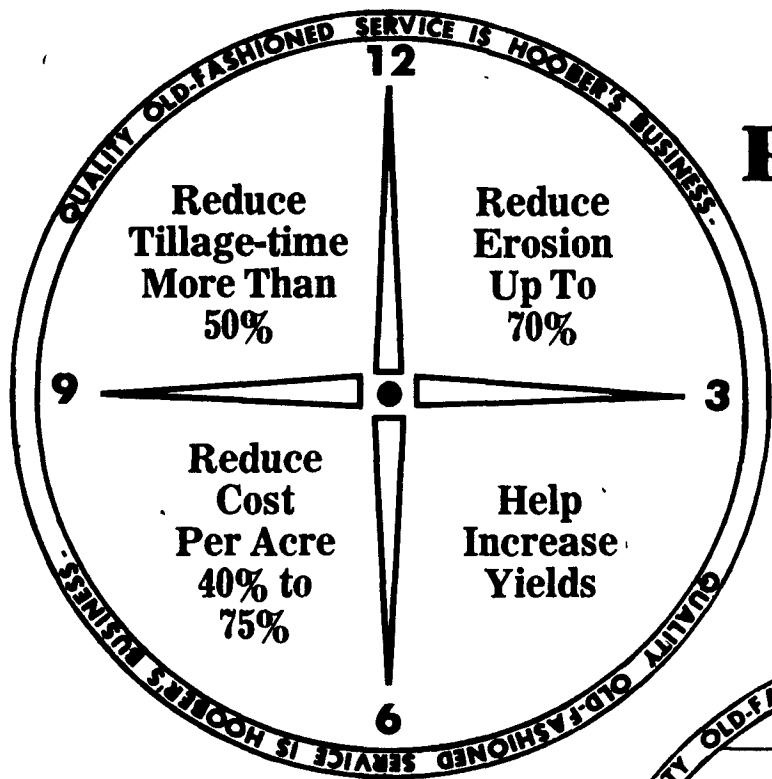

INTRODUCING
THE

**Profit-Till
System**

For The
Farmer Who
Sees Excess
TILLAGE TIME
Cutting
into his
Profits

MODEL 3100
LANDSMAN

Discs, Incorporates, Cultivates,
And Finishes All At Once.
Rear-Angled Disc Gangs
Level The Seedbed

**SALE
TINE HARROWS**

25% OFF and Counts in
Volume Discount
50% OFF if Purchased with
New Disc

"ROCKFLEX" and
"Superseal" BEARINGS

The DISC THAT
LOVES ROCKS

Model 4900
MEDIUM-DUTY
DISC HARROWS

with **HEAVY-DUTY FEATURES...**
1½" Rugged Alloy Tie-Rods...
Massive Spring-Cushioned Hitch...
Sizes 18', 21', 22'6", 25'
Up to 170 lb. per Blade