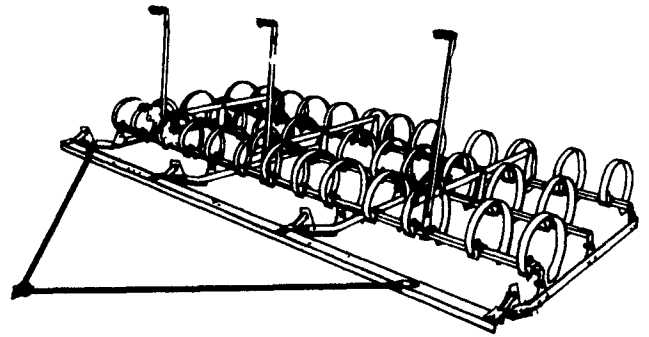

Our chain will replace existing installations
of Patz, Berg and Jamesway. Corner
Rollers, Reverse Curves and Sprockets
are also available!

BALE CHOPPER — GOOSSEN

3-Point, mounted with blower and
distributor for feeding hay into a Mix
Wagon with silage and grain for a TMR.

ROLLER MIXER

6½" Cut, Demo Unit w/Cob Crusher &
Husk Shredder, 105 Bu. Tank,
14'8" Unloading Auger

BONITA PRODUCTS
(717) 263-8914

TILLAGE

JD RWA 14' wheel
disk, $875
JD 1450 6 btm. 16"
plow, $1750
3-IH 10' & 12' wheel
discs
10' transport roller
harrow

MISC.

IH fast hitch blade
Oliver 4 btm. trailer
plow
Oliver 5 btm. trailer
plow, bottoms are
like new
NI 213 spreader w/new
drag chain & sides,
$1275
Hawk Bilt tank
spreader, $575
2 Dodge Buses, good
running condition,
makes good hay
truck or campers.
(2) 50 bushel
spreaders, $150 &
200
Case spreader, $275
2 sets of 18x38 rear
tractor, dual wheels
New Zimmerman 32'
elevator, $1450
IH loader for H or M,
$185
Sauder loader, $100
3 pt Hesston round
balemover, $450
Dump trailer will haul
12 T shelled corn,
suitable for trac-
tors 100 HP or over
IH PTO spreader,
$500
JD 1450, 6 btm. 16"
plow, on land hitch,
$1575

10% OFF SALE
On Spring Harrows and Auto Turn Carts
If Cash Paid

This offer expires February 21

AUTO TURN CARTS

Carts with springs, brakes or without brakes also
carts without springs made out of straight axles, with
or without brakes

SPRING HARROWS
8', 9', 10', 12' Wide

We have parts for your J.D. Spring Harrow
We Rebuilt Mc. and J.D. Ground drive mowers
For information and delivery write

Little Britain Welding Shop
455 Nottingham Rd.
Nottingham, Pa. 19362
Or Call 215-932-3141
Before 7 AM or after 7 PM