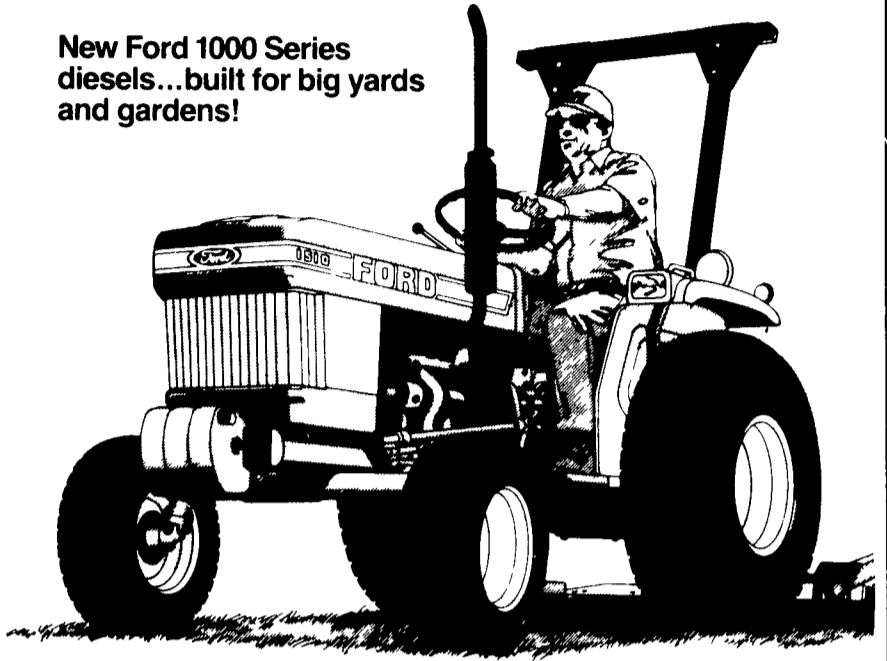

# FORD UNVEILS THE CUTTING EDGE!

**POWER AND  
STRENGTH  
AT A GREAT LOW PRICE!**

Check out the all-new Ford Yard Tractor! It'll handle a 42-inch side-discharge mower, power a tiller, and take on plenty of other jobs, too. Yet it's priced hundreds of dollars lower than a lawn and garden tractor. That's the cutting edge! The Ford Yard Tractor has what it takes—16-hp 2-cylinder engine, 5-speed transmission, PTO, electric start, super comfort seat and quality construction.

**WE'VE GOT FORD YARD  
TRACTORS IN  
STOCK AND  
PRICED  
TO SELL!**

# stocky new Fords!

New Ford 1000 Series diesels...built for big yards and gardens!

Whether you want a picture-perfect estate, a high-yielding garden... or maybe both — a new Ford 1000 Series tractor is for you! There are over 50 implements available to do most garden jobs you've got. And they're so nimble and easy to operate that tractor work is almost tractor fun!

- Six models - 11.5 to 28.5 PTO horsepower
- Fuel efficient diesel power
- 10 or 12-speed transmission
- Optional front-wheel drive
- Live hydraulics
- 540 rpm PTO
- Category I 3-point hitch
- Check the features. Then stop by and test one for yourself!