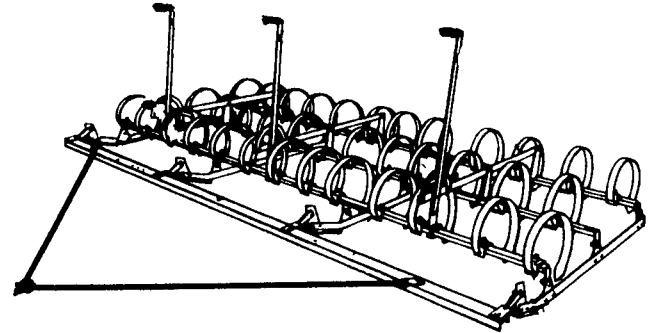

717-548-3775 or 717-548-2094  
or write: RD #1, Box 141 Peach Bottom, PA 17563

**10% OFF SALE**

On Spring Harrows and Auto Turn Carts  
If Cash Paid  
This offer expires February 21

**AUTO TURN CARTS**

Carts with springs, brakes or without brakes also carts without springs made out of straight axles, with or without brakes

**SPRING HARROWS  
8', 9', 10', 12' Wide**

We have parts for your J.D. Spring Harrow  
We Rebuilt Mc. and J.D. Ground drive mowers  
For information and delivery write

**Little Britain Welding Shop**  
455 Nottingham Rd.  
Nottingham, Pa. 19362  
Or Call 215-932-3141  
Before 7 AM or after 7 PM