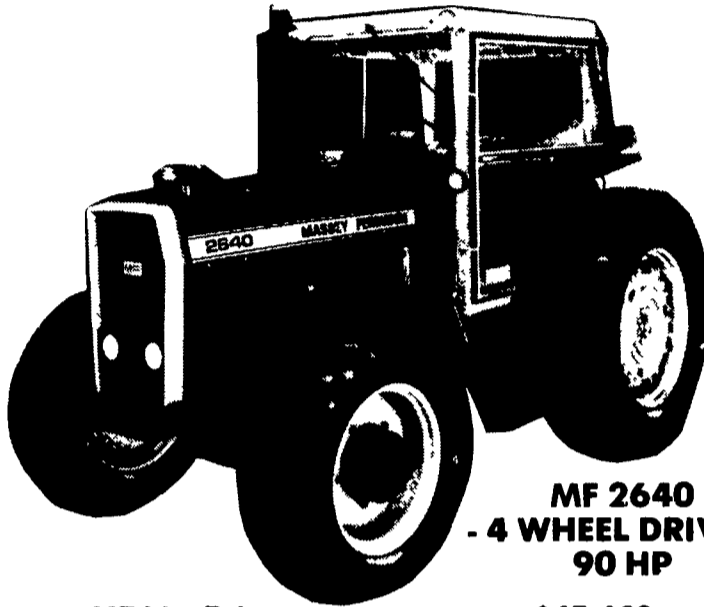

Material Handling

- IH 2250 loader w/72" bkt
- IH 1250 grinder mixer
- IH 30 3 pt blade, 8'
- IH 40 3 pt blade 8'

USED TRACTORS

IH 1086 D w/cab	$22,500	IH C	$1250
IH 966 D hydro w/cab	$12,500	IH 484 D w/300 hrs	$10,500
IH F560 G	$3250	IH Super C, real nice	$2150
IH F-H with 3 pt and PS	$1350		

Waiver of finance until 6-1-84

USED HAY AND FORAGE EQUIPMENT

IH 435 baler w/thrower	$4850	JD 34 forage harvester	$1500
IH 46 w/thrower	$850	w/2 row head	$1850
IH 37 baler w/thrower	$1800	Lanco 16' forage box w/roof	$750
IH 430 baler w/thrower	$2850	IH 56 forage blower	$100
NH 27 forage blower	$975	IH 45 conv. blower	$1250
		Gehl Forage box	

Waiver of finance until 6-1-84

USED TILLAGE

Oliver 565 4-5F 16" semi plow	$1650	JD 6-7F 16" on land plow	$1500
Oliver 565 5-6F 16" semi-plow	$1750	King 9' HC Chisel 3 pt. w/buster bar	$1650
IH 720 4F 16" auto. plow w/cyl. (real nice)	$3850	IH 560 6F 16" plow w/cyl.	$1500
IH 710 5F 18" auto. plow w/cyl.	$3950	IH 550 5F 16" plow	$1250
		IH 710 5F 16" plow w/cyl.	$2250

Waiver of finance until 3-1-84

SPREADERS AND MISC.

NI 214 spreader w/hyd. endgate	$1850	5th Wheel Steer Wagon chassis w/elec. brakes and tires	$450
Portable loading ramp (for cattle)	$200	Little Giant Snow Blower, 6' w/VH4D Wis. Engine, elec. Start w/clutch, 24" Auger	$2250

USED PLANTERS AND DRILLS

IH 56 4 row	$1250	JD Van Brunt drill 13x7 SD	$500
IH 400 4 row 38"	$1500	IH 400 6 R 30" Planter, w/insect	$3500

Waiver of finance until 5-1-84

SPRING SAVINGS SALE

February Tractor Special

**MF 2640
- 4 WHEEL DRIVE -
90 HP**

MF List Price $45,460
OUR LIST PRICE $42,093
MF REBATE $5,500

SELLING PRICE $36,593
OUR REBATE 6,693

OUR SELLING PRICE .. $29,900

Plus One Of These Finance Options:

Waiver Till June 1, 1984 **OR** 9.9% APR For 48 Months **OR** $1,375.00 CASH DISCOUNT

LEBANON VALLEY IMPLEMENT CO., INC.

700 E. Linden St. Richland, PA 17087
(717) 866-7518

312 West Main Street
New Holland, PA
PHONE 717-354-4181

We Put
Good Ideas
To Work

DOOR
PRIZES

GEHL EQUIPMENT OPEN HOUSE

See The New Line Of Gehl Equipment
Displayed Inside Our Shop Area

FEBRUARY 21, 1984
7:00 P.M. to 9:00 P.M.

See Movies Of New Gehl Forage Equipment

Gehl Representative On Hand

10% GEHL PARTS CASH & CARRY DISCOUNT
Only Feb. 21st

LEBANON VALLEY IMPLEMENT CO., INC.

700 E. Linden St., Richland, PA 17087

PH: (717) 866-7518

MIFFLINBURG FARM SUPPLY, INC.

Route 45 East, Mifflinburg, PA 17844
Phone: (717) 966-3114
Evenings - 717-524-2924 - Frank Saner