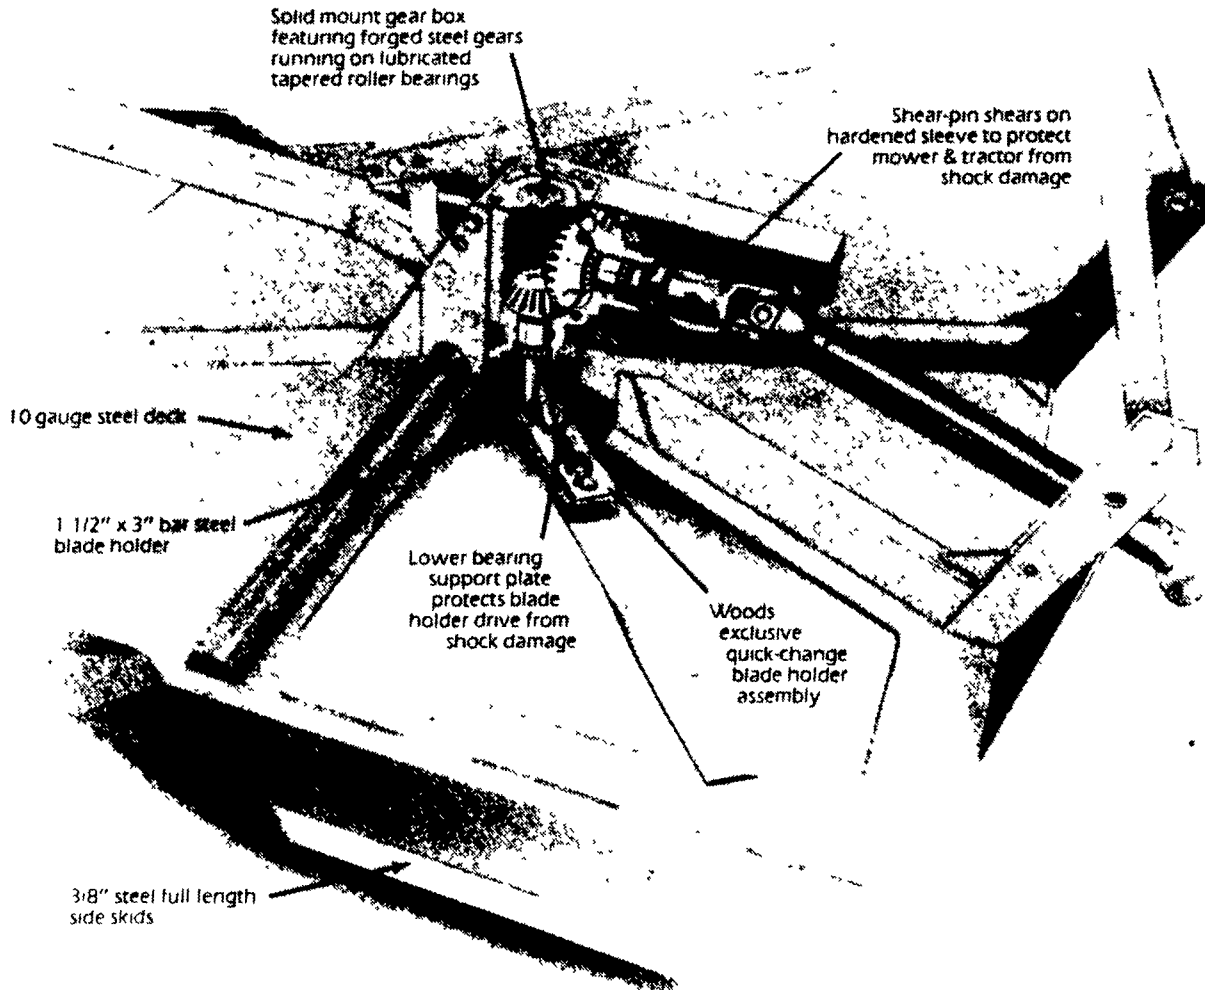

The Berks County Sheep and Lamb Club is having their reorganizational meeting Feb. 7 at the Ag Center in Leesport. The meeting will start at 7 p.m.

The club will elect officers and schedule the year's activities. Any interested students between the ages of 8-19 are welcome to attend and join the club.

WOODS' M5 DIXIE CUTTER

Worth more in the long run

Woods' M5 Dixie Cutter cuts and shreds a five foot swath. It has a direct gear drive with a heavy-duty gear box and is available in models for rear-mounting on 3-point hitch, fast-hitch or AC snap-coupler