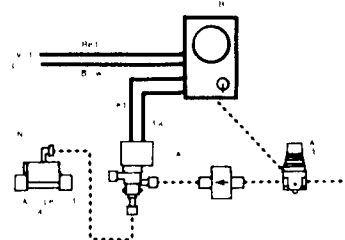

DIRECTO
VALVE

OPW
BALL VALVES

STRAINER

NEW

NEW

GAUGES

KRC-144-3-3
ELECTRIC CONTROL SYSTEMS

HOSE QUICK COUPLERS

AIR
OPERATED
BOOM
CONTROL
VALVE
KIT

SPRAYER HOSES
HIGH PRESSURE - SUCTION - EVA -
DISCHARGE