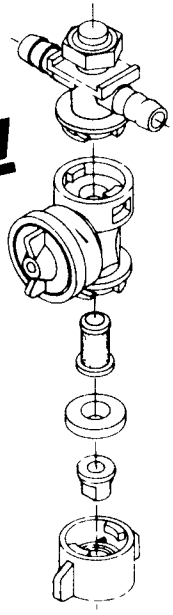

DIRECTO
VALVE

OPW
BALL VALVES

STRAINER

NEW

NEW

GAUGES

KRC-144-3-3
ELECTRIC CONTROL SYSTEMS

HOSE QUICK COUPLERS

AIR
OPERATED
BOOM
CONTROL
VALVE
KIT

SPRAYER HOSES
HIGH PRESSURE - SUCTION - EVA -
DISCHARGE