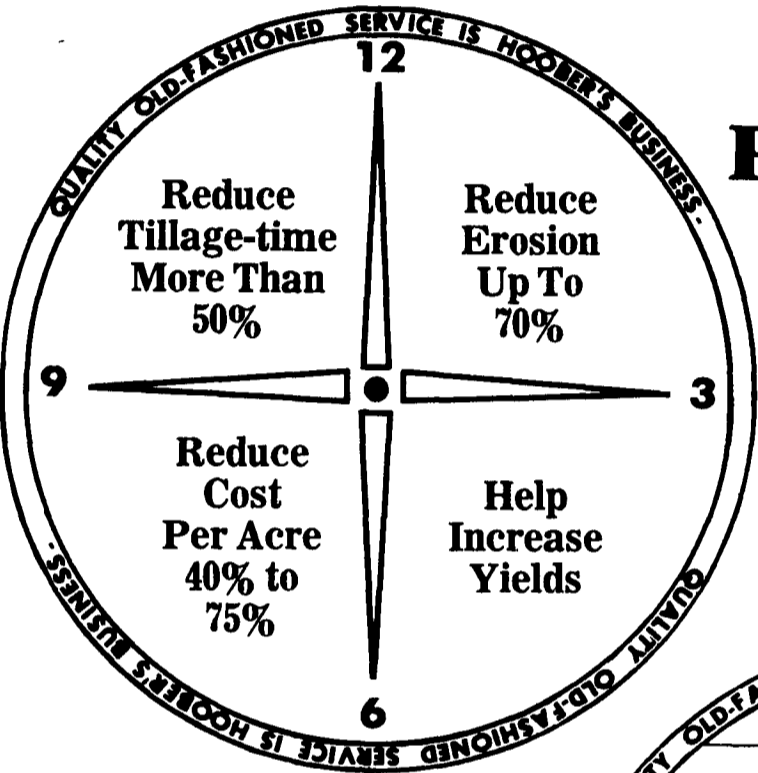

Krause Tillage
HEADQUARTERS

★
INTERCOURSE, PA

C.B. HOOBER & SON INC.

Sells

KRAUSE

the tillage innovators

**INTRODUCING
THE**

Profit-Till System

**For The
Farmer Who
Sees Excess
TILLAGE TIME
Cutting
into his
Profits**

**Discs, Incorporates, Cultivates,
And Finishes All At Once.
Rear-Angled Disc Gangs
Level The Seedbed**

**SALE
TINE HARROWS**

**25% OFF and Counts in
Volume Discount
50% OFF if Purchased with
New Disc**

**"ROCKFLEX" and
"Superseal" BEARINGS**

**The DISC THAT
LOVES ROCKS**

with HEAVY-DUTY FEATURES...
1 1/2" Rugged Alloy Tie-Rods...
Massive Spring-Cushioned Hitch...
Sizes 18', 21', 22'6", 25'
Up to 170 lb. per Blade

**Cultivate and Incorporate In One
Pass. Sizes From 19'1" to 41'5"...**
Choice of Shanks - K-tine or Spring
Cushioned...Walking Tandems.

**ASK
YOUR
NEIGHBOR
ABOUT
KRAUSE -
HE
PROBABLY
OWNS ONE!**

KRAUSE HAS A TILLAGE TOOL FOR YOU!