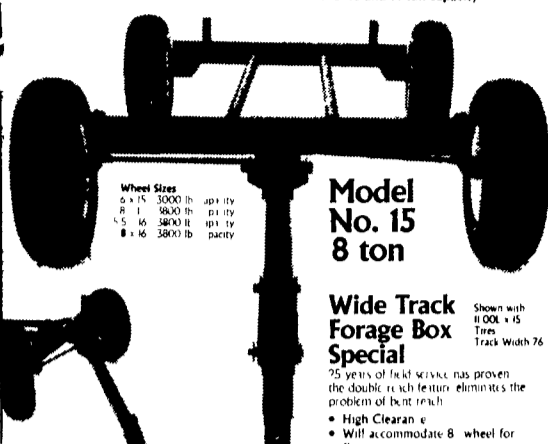

10% Off on parts for overhaul jobs scheduled before Feb. 1

Glick's Engines 105 Horseshoe Rd. Leola, PA 17540 717-656-9734

HORST FARM WAGONS

Horst Wagons with the honest ton rating, and no sway training. 4 models to choose from — 4, 8, 10 and 14 ton capacity