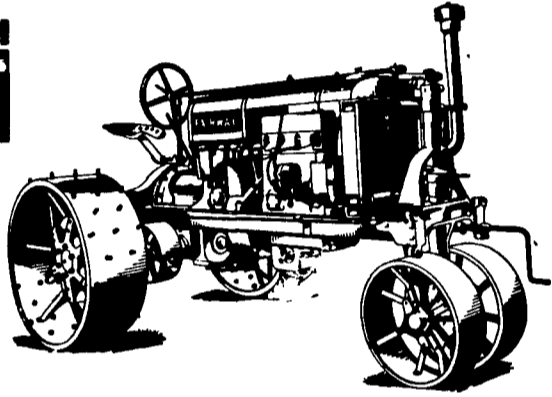

Fairway Tractor
(Narrow Tread)

	List	SALE
5088 Tractor 1100x16, 20.8x38 Radials Claw Hitch Hydraulic Return Deluxe Cab	$56,000	$39,500

SPREADERS

ALL SIZES IN STOCK - NEW ARRIVALS!

595 Spreader Hyd. Endgate Upper Beater Splash Guard	$11,662	$ 9,900
530 Spreader Upper Beater	$4,427	$3,775

We Are Low In Used Equipment And
Need To Trade.

OPEN HOUSE - FEB. 2, 1984

BIGGS INCORPORATED

34 Buckley Avenue
Rising Sun, MD 21911
301-658-5531