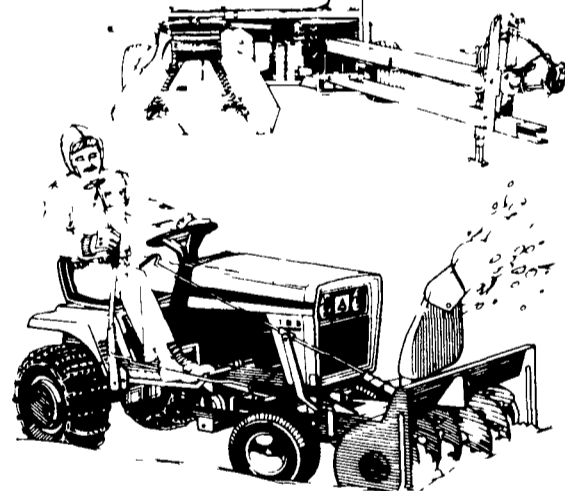

TIME: 10:00 AM to 10:00 PM

★ SPECIAL OFFER ★

On January 27, 1984, all parts purchased will entitle you to 10% DISCOUNT, if paid in CASH at time of sale.

Features...

Come in and we'll put you behind the wheel of a shiny NEW orange Allis-Chalmers tractor. We got what the others only wish they had. Step into our legendary Gleaner combines in conventional or rotary design. Then trim the edges with one of our Allis-Chalmers lawn tractors. Plus, New Holland's number one line of manure spreaders, skid loaders, grinder-mixers, and hay and forage equipment. That's quality end to end!