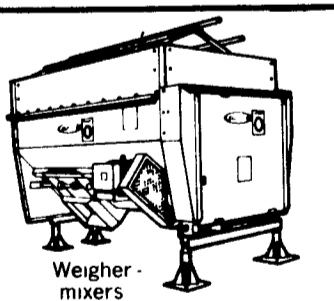

Coming--
**OPEN
HOUSE**
Feb. 7 & 8

ROY H. BUCH INC.
Ephrata
717-859-2441

SPECIAL

White 5100
4 & 6 Row Planters
Also
New Idea 900 Series
4 & 6 Row Planters

USED EQUIPMENT

Oliver 1850 Tractor
Farmall 966 Tractor, Cab
Air Duals
Farmall 400 Tractor
Ferguson 20
Ford 9600
White 5100 4R Planter
(Excellent)
JD 1250 6R Planter
White 271 20'x8' Disk
Harrow like new
White 264 12' 2 disc
harrow (new)
Amco Terrace Disk
MM 4B Semi Mtd Plow
White 508 4x18 SAR Plow
Ford #101 3 x 14 Plow
(Excell)
Noble 25' Field Cultivator
Hesston 1014 Windrower
MM 3496 Combine, Cab,
2R Head, 12' Grain
Head
White 8600 Combine dsl
hydro, air
NI 709 Uni 4WD w/838
husk unit
Woods 7' Rotary Cutter
JD 24T Baler w/thrower
Case 220 Baler w/thrower
1068 Haybuster no till
drill (demo)
Fox 728 2R Corn Head
Better Bilt 1100 Gal
Liquid Spreader
Ford 10 h p Garden
Tractor w/42' mower
Ford 7 h p Garden
Tractor w/34" mower

STANLEY'S FARM SERVICE

RD Box 46
Klingerstown, PA
717-648-2088

YOUR **BUTLER**

Livestock Systems DEALER

DEPENDABLE MOTOR CO.

East Main St., Honey Brook, Pa. 215-273-3131 - 273-3737

IN STOCK

New Butler 1830
Trailer Mixer

New Butler 115
Stationary Mixer

Rental
Butler Trail
Pump - 28 ft.

Used
1830 Butler
Ensilmixer

Weigher -
mixers

Volumatic® III distributor/unloader

Volume-Belt® feeder

Big Jim® distributor/unloader

Butler Liqui-Stor system with side mount pump