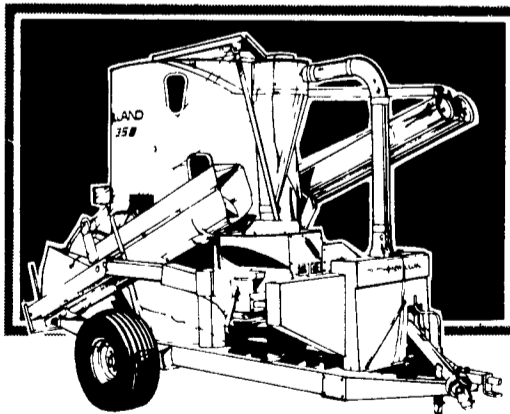

WAIVER OF FINANCE
ON SPREADERS TILL
APRIL 1, 1984

LOW RATE
FINANCING

STIHL
THE WORLD'S LARGEST SELLING CHAIN SAW

Hay In A Big Way!

1495 Haybine® Mower/Conditioner

- 12 ft. Cut
w/9 ft. Conditioning
Rolls for Faster Drying Action

- 21" Hammermill
- 100 Bu. Tank

Optional: Scales

The
Feed
Processor

**NH 355
GRINDER-MIXER**

LOOK FOR OUR OPEN HOUSE
FEBRUARY 15th - 18th

MESSICK FARM EQUIPMENT, INC.

RHEEMS EXIT - RT. 283, ELIZABETHTOWN, PA
PHONE: 717-367-1319, 653-8867
WARREN SPICKLER — HOME 653-4560