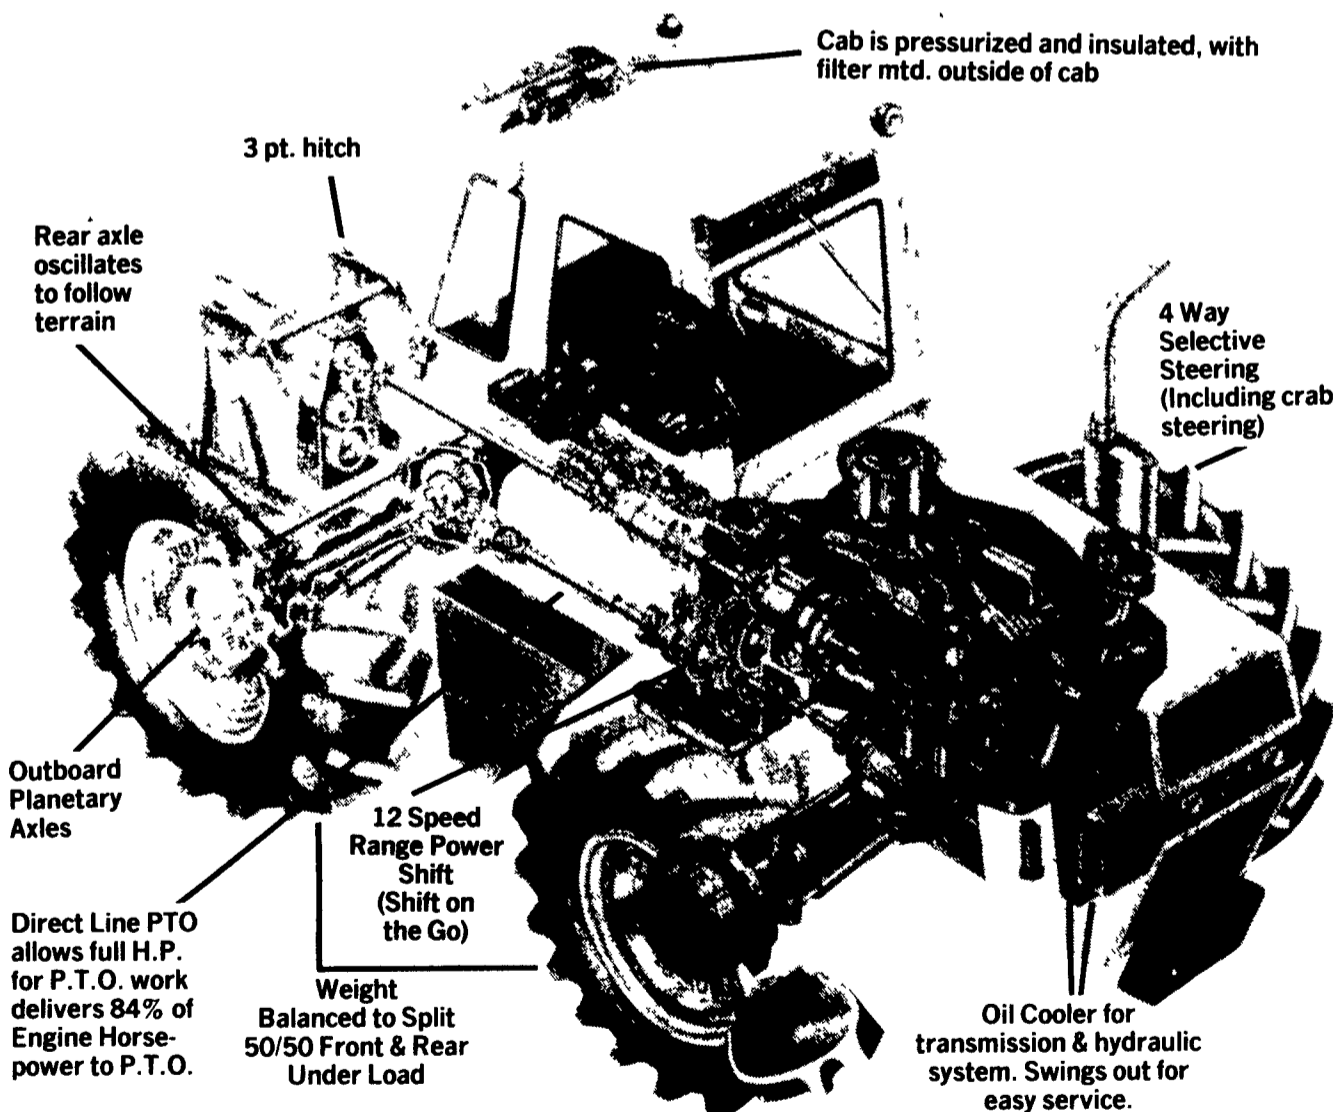

WE DARE YOU TO COMPARE

STOFFER BROS., INC.

1066 Lincoln Way West
Chambersburg, PA
(717) 263-8424

A. L. HERR & BRO.

312 Park Ave.
Quarryville, PA
(717) 786-3521

C. H. WALTZ SONS, INC.

RD1, Cogan Station, PA
(717) 435-2921

E. W. BILEWICZ EQUIP., INC.

Elmer Rd., Richwood, NJ
(609) 881-2692

PEOPLES SALES & SERVICE

Oakland Mills, PA
(717) 463-2735

C. & P. FULTZ EQUIP.

RD 1, Spring Mills, PA
(814) 422-8805

BINKLEY & HURST BROS.

133 Rothville Station
Rd.
Lititz, PA
(717) 626-4705

PAUL SHOVER'S, INC.

35 East Willow St.
Carlisle, PA
(717) 243-2686
Loysville, Pa.
(717) 789-3117

ZIMMERMAN'S FARM SERVICE

Bethel, PA
(717) 933-4114

CASE POWER & EQUIP.

Montgomeryville, PA
(215) 699-5871
New Castle, DE
(302) 652-3028

THE WARNER CO.

"For You The Farmer"
Troy, PA
(717) 297-2141

**See Your Local Dealer For
BIG FACTORY DISCOUNTS
On 90 Series Case Tractors**

REAL EYE OPENERS!