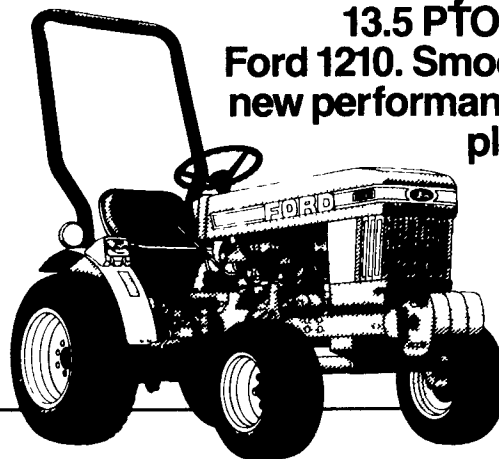

SEE US AT THE PENNSYLVANIA FARM SHOW

MEET THE NEW FORD TW-5 AT KELLER BROS.

If you're like many farmers, chances are you need a solid 100+ hp tillage tractor. Yet you don't need to pay for more power than you can use. That's precisely why Ford built the new TW-5. Check the features—it may well be the Ford for you.

• **FREE TRACTOR CARE** - virtually all you buy is the fuel and fluids for replenishment for three years or 2,500 operating hours. See us for details.

- 105 PTO horsepower (Manufacturer's Estimate)
- 16-speed Dual Power transmission
- Powerful, precision hydraulics
- Built with Ford TW Series strength
- Front-wheel drive and computerized Performance Monitor available

These are all reasons why you should have your tractor repaired at Keller Bros.

The stocky new 13.5 PTO hp Ford 1210. Smooth new performance, plus:

- New dual-range hydrostatic transmission option
- 540 rpm PTO
- Standard 10 x 2 mechanical transmission
- Full-time live hydraulics
- Category I three-point hitch
- Rugged "big tractor" construction
- A wide variety of matching implements