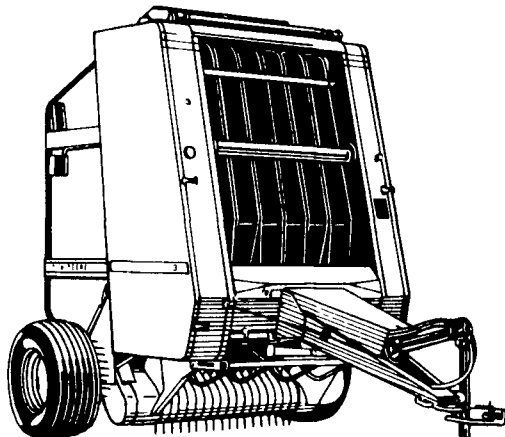

SEE JOHN DEERE AT THE PA FARM SHOW - NEW FOR 1984

**NEW 3950
4720
FORAGE
HARVESTERS**

New John Deere 3950 Powr-Mizer Forage Harvester lets you get all the yield from your field

The new John Deere 3950 Powr-Mizer Forage Harvester has the exclusive features you need to get more of your crop into the wagon and silo.

NEW BIGGER HYD. SPREADER

John Deere 780 Hydra-Push™ Spreader holds 370 bushels. Unloads with amazing speed.

The new 780 brings 60 percent more capacity to our Hydra-Push spreader line. These are the spreaders with the unique hydraulic unloading system. A moving panel and floor hydraulically move manure to the beaters.

**NEW 50 HP
1650 TRACTOR**

Here are three John Deere tractors that offer you top fuel efficiency without giving up lugging ability

Now you can get it all with John Deere's proven 40-hp 1250 along with the new 50-hp 1450 and 60-hp 1650 Tractors. You get gutsy lugging ability plus excellent fuel efficiency for a big payoff in the field and on other jobs.

John Deere round balers make baling almost automatic for any operator

Ant hills seldom choke John Deere's new 1327 Rotary Mo/Co

Forget about unplugging a cutterbar filled with fire ants. John Deere's new 9-foot 3-inch 1327 Rotary Mower/Conditioner slices through fire ant hills like a hot knife through butter.