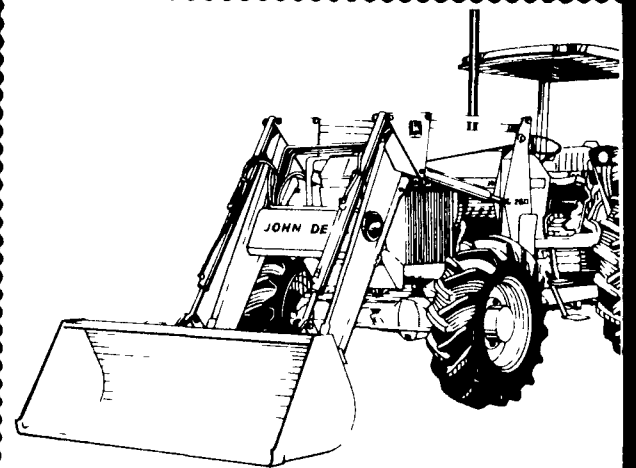

NEW BIGGER HYD. SPREADER

John Deere 780 Hydra-Push™ Spreader holds 370 bushels. Unloads with amazing speed.

The new 780 brings 60 percent more capacity to our Hydra-Push spreader line. These are the spreaders with the unique hydraulic unloading system. A moving panel and floor hydraulically move manure to the beaters.

**NEW 50 HP
1650 TRACTOR**

Here are three John Deere tractors that offer you top fuel efficiency without giving up lugging ability

Now you can get it all with John Deere's proven 40-hp 1250 along with the new 50-hp 1450 and 60-hp 1650 Tractors. You get gutsy lugging ability plus excellent fuel efficiency for a big payoff in the field and on other jobs.

John Deere round balers make baling almost automatic for any operator

Ant hills seldom choke John Deere's new 1327 Rotary Mo/Co

Forget about unplugging a cutterbar filled with fire ants. John Deere's new 9-foot 3-inch 1327 Rotary Mower/Conditioner slices through fire ant hills like a hot knife through butter.

Taking the loader off or mounting it on your tractor is quick and simple with John Deere's self-leveling 260 Loader

**NEW SERIES RIDING MOWER
NEW 316 L/G TRACTOR
NEW 38" MOWER/BAGGER FOR
200 SERIES L/G TRACTORS
NEW 52" COMMERCIAL WALK
BEHIND MOWER
AND MANY MORE NEW ITEMS.**