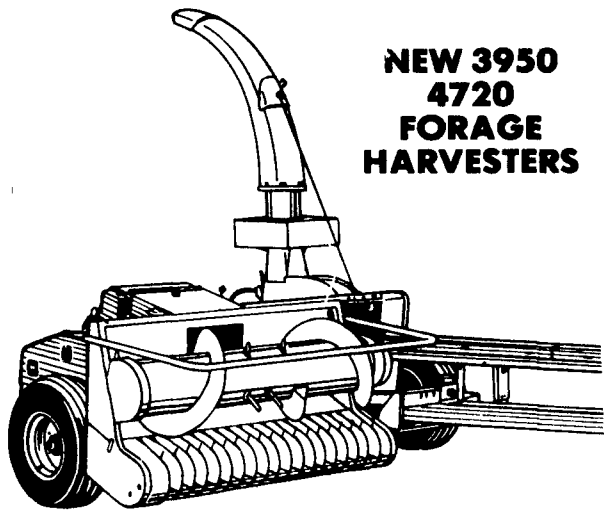

SEE JOHN DEERE AT THE PA FARM SHOW - NEW FOR 1984

**NEW 3950
4720
FORAGE
HARVESTERS**

New John Deere 3950 Powr-Mizer Forage Harvester lets you get all the yield from your field

The new John Deere 3950 Powr-Mizer Forage Harvester has the exclusive features you need to get more of your crop into the wagon and silo.

NEW BIGGER HYD. SPREADER

John Deere 780 Hydra-Push™ Spreader holds 370 bushels. Unloads with amazing speed.

The new 780 brings 60 percent more capacity to our Hydra-Push spreader line. These are the spreaders with the unique hydraulic unloading system. A moving panel and floor hydraulically move manure to the beaters.

**NEW 50 HP
1650 TRACTOR**

Here are three John Deere tractors that offer you top fuel efficiency without giving up lugging ability

Now you can get it all with John Deere's proven 40-hp 1250 along with the new 50-hp 1450 and 60-hp 1650 Tractors. You get gutsy lugging ability plus excellent fuel efficiency for a big payoff in the field and on other jobs.

John Deere round balers make baling almost automatic for any operator

Ant hills seldom choke John Deere's new 1327 Rotary Mo/Co

Forget about unplugging a cutterbar filled with fire ants. John Deere's new 9-foot 3-inch 1327 Rotary Mower/Conditioner slices through fire ant hills like a hot knife through butter.