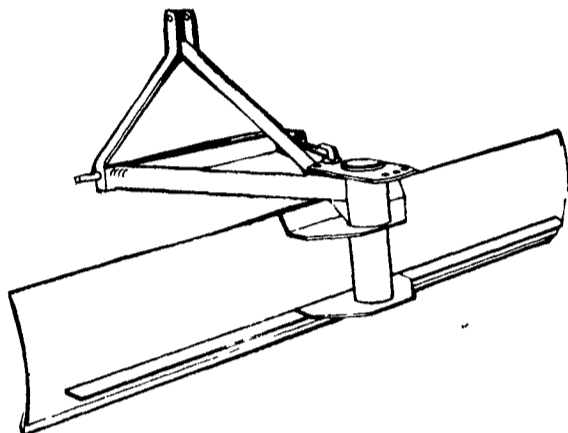

Electric Sure Sharp®

12-volt chain saw sharpener Quick adjust sharpening guide to obtain uniformly ground cutters Built-in depth gauge Easy to use Comes with 2 sharpening stones

1099

Reg 15 88 / SAVE 4 89
79020-353

Sure Sharp®

Guide clamps on to chain saw bar Guide sets correct angle for file to ensure perfect saw chain cutter sharpness everytime Takes the guessing out of filing cutting chain Includes file handle

OREGON
Omark Industries

1899

Reg 22 99 / SAVE 4 00
79781-353

Log Jaw®

Clamps into big logs then rocks back to hoist them off the ground Prevents accidents and damage to sawchain Sturdy all-steel construction