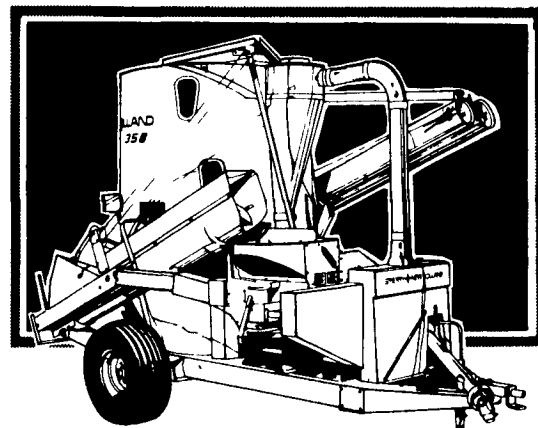

The
Feed
Processor

**NH 358
GRINDER-MIXER**

- 21" Hammermill
- 125 Bu. Tank
- Hydraulic Drive
- Optional: Scales

**MODEL 355 AND 353 MILLS ALSO
IN STOCK AT A GOOD PRICE**

MESSICK FARM EQUIPMENT, INC.

RHEEMS EXIT - RT 283, ELIZABETHTOWN, PA
PHONE: 717-367-1319, 653-8867
WARREN SPICKLER - HOME 653-4560

★ WE SHIP UPS

**THE NEW GLENCOE®
SOIL SAVER**

With More Trash Clearance

We Specialize In Glencoe®
Soil Savers

Check With US For Special Prices

Used 7 Tooth Glencoe In Stock, Good Cond.