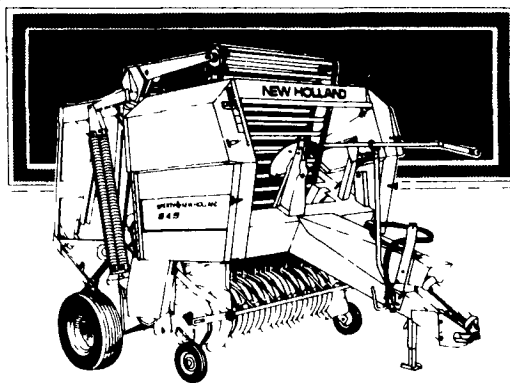

NH Model 890 Forage Harvester w/Electric Controls, New Knives, 2 or 3 Row Cornhead & Pickup Attachment

NH Model 1469, 9 Ft Self-Propelled Haybine w/Ford Engine
NH 479 Haybine, Excellent
Int 555 Harvester w/2 Row Corn Head
NH 234 Wagon w/Fotation Tires, Adjustable Tongue
NI 4 Row Shredder
NH 278 Baler w/58 Thrower
NH 38 Fall Chopper, Excellent
Badger Silage Box, Tandem Axle, Like New

MODEL 800 SPREADER
Gigantic 510 Bu.
Largest in the Industry

MODEL 795 SPREADER
410 Bu., Double T-Bar
Chain

**NH L445-THE IDEAL
SKID LOADER
FOR ALL SIZE
SPREADERS**

Super Boom-
The Loader
with the
Extra Reach

WAIVER OF FINANCE
ON SPREADERS TILL
APRIL 1, 1984

OR LOW RATE FINANCING
OR CASH REBATES

N.H. 849 Round Baler (Corn Fodder Special)

Perfect
Bales and
Unmatched
Capacity

The
Feed
Processor

**NH 358
GRINDER-MIXER**

- 21" Hammermill
- 125 Bu. Tank
- Hydraulic Drive
- Optional: Scales

**MODEL 355 AND 353 MILLS ALSO
IN STOCK AT A GOOD PRICE**

MESSICK FARM EQUIPMENT, INC.

RHEEMS EXIT - RT 283, ELIZABETHTOWN, PA
PHONE: 717-367-1319, 653-8867
WARREN SPICKLER - HOME 653-4560