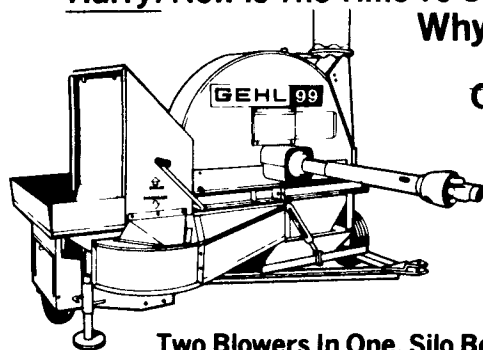

OR

PAY CASH AND DEDUCT AN EXTRA \$300.00

MODEL 1000

- 1000 PTO
 - Electric Controls
- Serial #1875

SALE PRICE \$9726

PAY 30% DOWN AND WAIVER TILL SEPT. 1, 1984

OR

PAY CASH AND DEDUCT AN EXTRA \$500.00

Hurry! Now Is The Time To Own The Top Of The Line! Why? Save By DEDUCTING

20% OFF

Our Already Low Prices Shown Below

NEW GEHL 99 FORAGE BLOWER

Two Blowers In One. Silo Bottlenecks Stop Here In Stock With Optional Heavy Duty PTO Shafts. Ready For Delivery