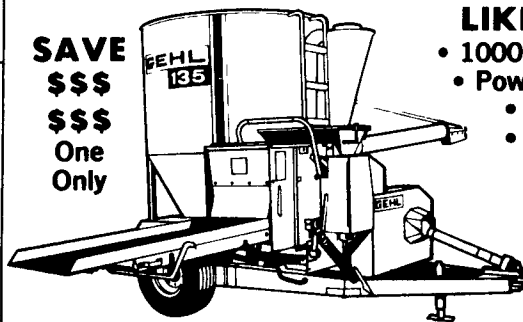

LIKE NEW GEHL 135 MIX ALL

1. 1000 RPM • Analog Scales
   - Power Bale Feeder
   - 12.5x15 Tires
   - Small Grain Auger Extension
2. **This Mill Was Never Used**

List Price $15,000
YOUR SPECIAL DISC. PRICE

ONLY $6,975