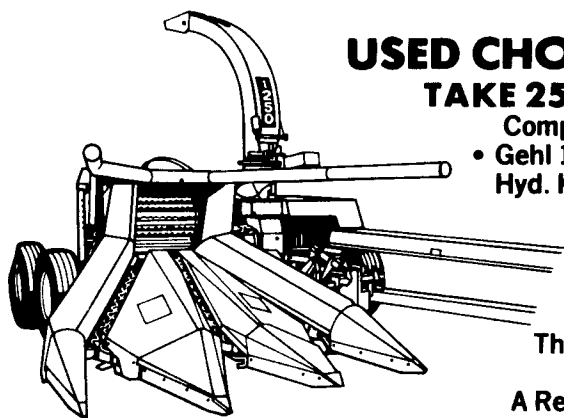

QUALITY **GEHL** MACHINERY WITH DISCOUNTS YOU CAN AFFORD

NEW GEHL HARVESTER SPECIALS!

1. 1000 PTO
   - Hy. Spout
   - Manual Deflector
   - No Heads
2. Serial #4468

SALE PRICE $7564

PAY 30% DOWN AND WAIVER TILL SEPT. 1, 1984

OR

PAY CASH AND DEDUCT AN EXTRA $300.00

1. 1000 PTO
   - Electric Controls
2. Serial #1875

SALE PRICE $9726

PAY 30% DOWN AND WAIVER TILL SEPT. 1, 1984

OR

PAY CASH AND DEDUCT AN EXTRA $500.00

Hurry! Now Is The Time To Own The Top Of The Line! Why? Save By DEDUCTING

20% OFF

Our Already Low Prices Shown Below

Two Blowers In One. Silo Bottlenecks Stop Here In Stock With Optional Heavy Duty PTO Shafts. Ready For Delivery

Only 3 Left For Year End Clearance
Serial #17294, 17288, 18288

Must Sign Form 4314 983
To Receive Cash Bonus Discount

$2,361

REMEMBER! DEDUCT 20% OFF THIS PRICE & SAVE $$ NOW!

(Not eligible for any other programs or waivers)

USED CHOPPER SPECIALS!

TAKE 25% OFF PRICE BELOW

Completely Serviced & Field Ready
• Gehl 1200, 1000 RPM, Hyd. Controls, Hyd. Knife Sharpener (Less Header)

SALE PRICE $7,800

Remember Deduct 25%
This machine designed to handle from 90 HP up to 225 HP.
A Real Power Saver with Capacity to handle 2 or 3 row headers.

Also GOOD USED GEHL 600 HARVESTER

Changed to 800 Style w/following features:

- 8 Knives, Almost New
- Corn Header, 2 Row Narrow Spacing
- 1000 RPM PTO (Can be changed to 540 PTO)
- Good Spring Loaded Late Style Chain Type
- Manual Controls w/Elec. Sharpener

Approx. 1975 Model

REG. PRICE $2,250

Remember, Deduct 25% And Save Now!!

OUR NATION'S FARMERS #1 CHOICE - GEHL
Not Only Crop Grinding Season Is Here, But **PRICE GRINDING** is Here, Too!
HYDRAULIC GEHL MIX-ALLS*