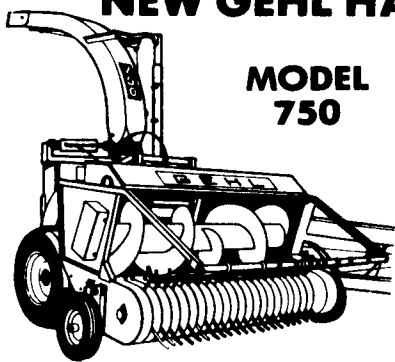

QUALITY **GEHL** MACHINERY WITH DISCOUNTS YOU CAN AFFORD

NEW GEHL HARVESTER SPECIALS!

MODEL 750

- 1000 PTO
 - Hy. Spout
 - Manual Deflector
 - No Heads
- Serial #4468

SALE PRICE \$7564

PAY 30% DOWN AND WAIVER TILL SEPT. 1, 1984

Hurry! Now Is The Time To Own The Top Of The Line! Why? Save By DEDUCTING

20% OFF

Our Already Low Prices Shown Below

NEW GEHL 99 FORAGE BLOWER

Two Blowers In One. Silo Bottlenecks Stop Here In Stock With Optional Heavy Duty PTO Shafts. Ready For Delivery