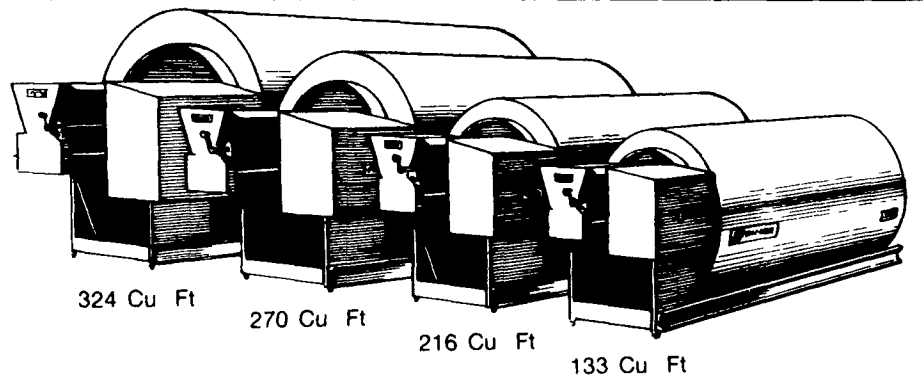

SEE YOUR LOCAL DEALER

PENNSYLVANIA

ALEXANDRIA
MAX ISENBERG
814-669-4027

BALLY
LONGACRE ELECTRIC
215-845-2261

CAMP HILL
LLOYD C. SULTZBAUGH
717-737-4554

CHAMBERSBURG
SOLLENBERGER
SILOS CORP.
717-264-9588

CORRY
WIGGERS BARN EQUIP.
814-664-2661

ELLIOTTSBURG
CARL BAER
717-582-2648

HAMBURG
SHARTLESVILLE
FARM SERV.
215-488-1025

JACKSON CENTER
ALLEGHENY STAR SILO
412-662-4191

DISTRICT REPRESENTATIVE

JEFF BROWN
717-249-4936

LANCASTER
LANCASTER SILO
CO., INC.
717-299-3721

MILTON
LANDIS FARMSTEAD AUTO.
717-437-2375

MYERSTOWN
J.A. SWOPE
(Ribstone Silos)
717-933-4758

PIPERSVILLE
MOYER FARM SERVICE
215-766-8675

QUARRYVILLE
UNICORN FARM SERVICE
717-786-4158

SPRINGVILLE
JIM'S EQUIPMENT
717-942-6928

TERRE HILL
TERRE HILL SILO CO.
215-445-6736

TOWANDA
LEE & WOLF
717-265-6779

TROY
DAIRYLAND SALES
& SERVICE
717-297-4128

WILLIAMSBURG
LONGENECKER'S, INC.
814-793-3731

MARYLAND

EASTON, MD
HARMSSEN'S DAIRY
EQUIP., INC.
301-822-3085
301-822-6055

HAGERSTOWN, MD
TRI-STATE FARM
AUTOMATION
301-790-3698

NEW WINDSOR, MD
ROOP FERTILIZER
& CHEMICAL
301-775-7678

STREET, MD
P & S EQUIPMENT, INC.
301-452-8521

VIRGINIA
HARRISONBURG, VIRGINIA
DAIRYMEN SPECIALTY
CO., INC.
703-433-9117
800-572-2123