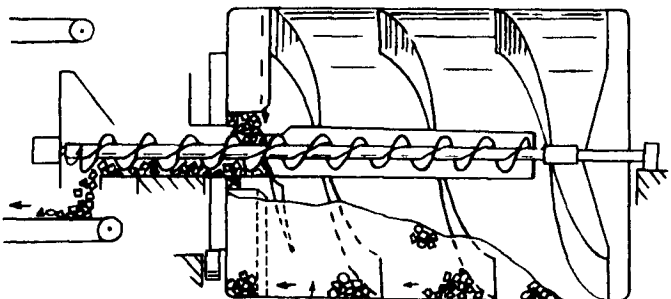

A TOTALLY MIXED RATION

with

ROLL A MIX by
STEINER
SILAGE, GRAIN & HAYLAGE

Mixing Specialists

- Lower power requirements
- Tumble action eliminates the high resistance of conventional auger mixing
- Fast 1-3 minutes mix time
- Gentle on feed
- Rugged construction
- Fewer moving parts
- 180° discharge access
- Versatile enough to meet most mixing needs
- Center auger loads and unloads mixer
- Revolving drum gently tumbles feed
- No overmixing
- Proven on the farm

The Steiner Roll-A-Mix Internal Operation

In filling the Roll-A-Mix, feed is carried by the auger to the rear of the mixer, where it falls into the slowly revolving drum for a gentle tumbling thorough mix

The spiral flights are designed to carry the feed back to the front into the reversed auger for discharge into your conveyor

SEE YOUR LOCAL DEALER

PENNSYLVANIA

ALEXANDRIA
MAX ISENBERG
814-669-4027

BALLY
LONGACRE ELECTRIC
215-845-2261