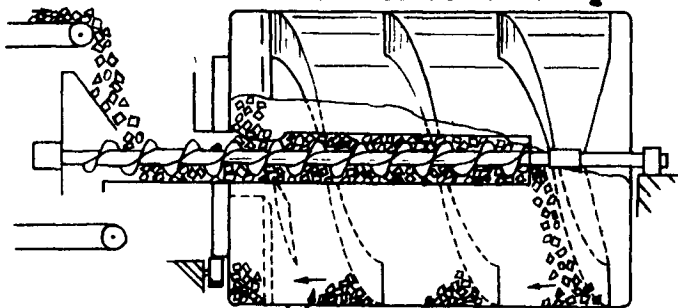

A TOTALLY MIXED RATION

with

ROLL A MIX by
STEINER
SILAGE, GRAIN & HAYLAGE

Mixing Specialists

- Lower power requirements
- Tumble action eliminates the high resistance of conventional auger mixing
- Fast 1-3 minutes mix time
- Gentle on feed
- Rugged construction
- Fewer moving parts
- 180° discharge access
- Versatile enough to meet most mixing needs
- Center auger loads and unloads mixer
- Revolving drum gently tumbles feed
- No overmixing
- Proven on the farm

The Steiner Roll-A-Mix Internal Operation

In filling the Roll-A-Mix, feed is carried by the auger to the rear of the mixer, where it falls into the slowly revolving drum for a gentle tumbling thorough mix

The spiral flights are designed to carry the feed back to the front into the reversed auger for discharge into your conveyor

SEE YOUR LOCAL DEALER

PENNSYLVANIA

ALEXANDRIA
MAX ISENBERG
814-669-4027

BALLY
LONGACRE ELECTRIC
215-845-2261