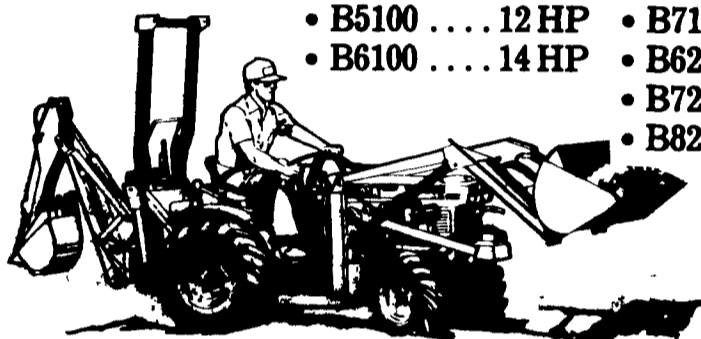

THE B MODELS

- B5100 .... 12 HP
- B6100 .... 14 HP
- B7100 .... 16 HP
- B6200 .... 15 HP
- B7200 .... 17 HP
- B8200 .... 19 HP